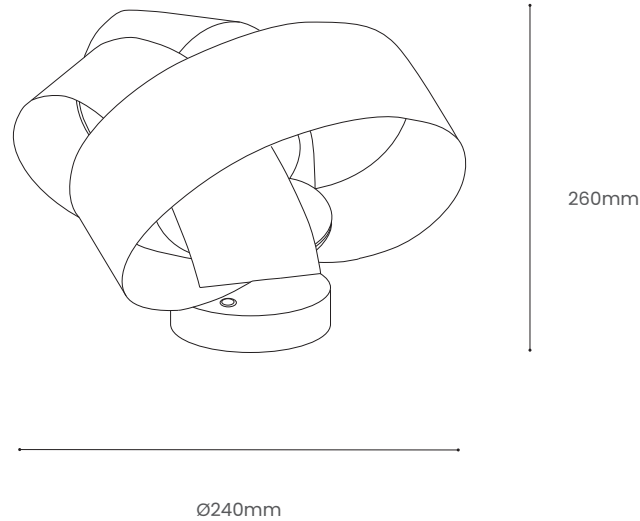

VERSO PORTABLE TABLE LIGHT

Tom Raffield

Product Specification

An ornate marriage of balance and light, the Verso Range is an asymmetrical wooden work of art that welcomes a fresh perspective. Forged from the Latin word to ‘spin’, the sculptural Verso Lighting Range calls back to nature and showcases the gravity defying, swooping motion of falling leaves in the wind.

Stylish, sustainable, and rechargeable. Looping to create eye-catching asymmetry, the portable table lamp is cleverly crafted from one continuous length of sustainably sourced timber that soars around the warm glow of an exposed bulb to cast a beautiful blend of light and shadow across your tabletop. Dimmable with the touch of a button, this conveniently cordless and rechargeable table light is perfect for taking room-to-room and will bring soothing illumination to bedrooms, living spaces or hallways.

Alight your space with art.

Product Type : Table Light	SKU	Wood types	Dimensions L x W x H (mm)		Weight (kg)	
			Unboxed	Boxed	Unboxed	Boxed
Verso Portable Table Light	TR-VERS-TBL-PRT-A	Ash	260 x 260 x 240	457 x 457 x 305	0.5	2.20
	TR-VERS-TBL-PRT-O	Oak				
	TR-VERS-TBL-PRT-W	Walnut				
Materials	Ash 	Oak 	Walnut 	Other materials Birch ply disk 		
Finish	Non-toxic, hard wearing water based varnish - satin					
Wiring kit options	Brushed brass rechargeable bulb holder and base 	Wiring kit	Flex		Recommended light bulb	
		USB C charging	Black USB C charger cable		Max 25W LED	
		E27	-			
Care information	Dusting your light regularly and with a light feather duster should keep your light looking clean, otherwise wipe with a damp cloth and remove any moisture with a dry cloth. Gentle furniture polishes can also be used.					
Additional information	<ul style="list-style-type: none"> • USB C Rechargeable • ø100mm base 					