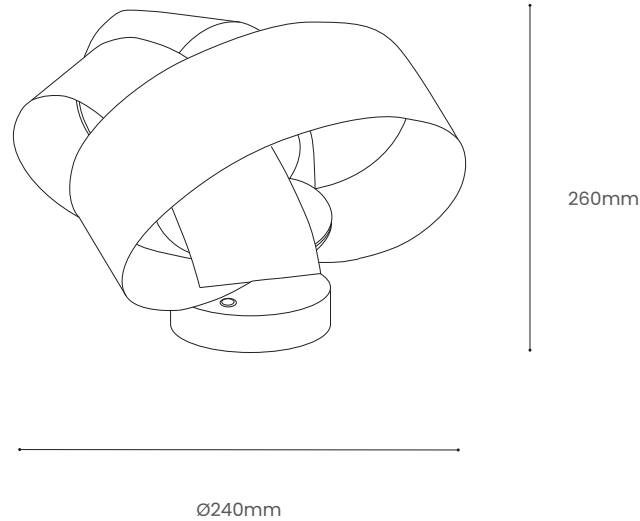

VERSO PORTABLE TABLE LIGHT

Tom Raffield

Product Specification

An ornate marriage of balance and light, the Verso Range is an asymmetrical wooden work of art that welcomes a fresh perspective. Forged from the Latin word to 'spin', the sculptural Verso Lighting Range calls back to nature and showcases the gravity defying, swooping motion of falling leaves in the wind.

Stylish, sustainable, and rechargeable. Looping to create eye-catching asymmetry, the portable table lamp is cleverly crafted from one continuous length of sustainably sourced timber that soars around the warm glow of an exposed bulb to cast a beautiful blend of light and shadow across your tabletop. Dimmable with the touch of a button, this conveniently cordless and rechargeable table light is perfect for taking room-to-room and will bring soothing illumination to bedrooms, living spaces or hallways.

Alight your space with art.

Product Type : Table Light	SKU	Wood types	Dimensions L x W x H (mm)		Weight (kg)	
			Unboxed	Boxed	Unboxed	Boxed
Verso Portable Table Light	TR-VERS-TBL-PRT-A	Ash	260 x 260 x 240	457 x 457 x 305	0.5	2.20
	TR-VERS-TBL-PRT-O	Oak				
	TR-VERS-TBL-PRT-W	Walnut				
Materials	Ash 	Oak 	Walnut 	Other materials Birch ply disk 		
Finish	Non-toxic, hard wearing water based varnish - satin					
Wiring kit options	Brushed brass rechargeable bulb holder and base 	Wiring kit	Flex		Recommended light bulb	
		USB C charging	Black USB C charger cable		Max 3W A15 Type LED bulb	
		E27	-			
Care information	Dusting your light regularly and with a light feather duster should keep your light looking clean, otherwise wipe with a damp cloth and remove any moisture with a dry cloth. Gentle furniture polishes can also be used.					
Additional information	<ul style="list-style-type: none"> • USB C Rechargeable • ø100mm base 					