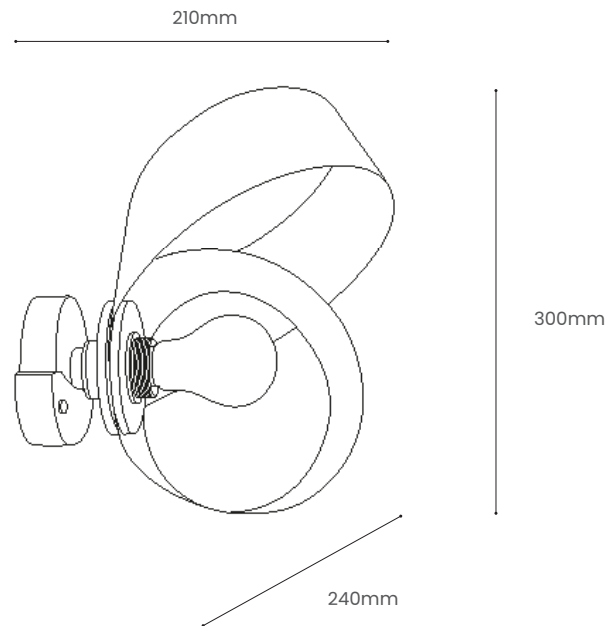

VERSO WIRELESS WALL LIGHT

Tom Raffield

Product Specification

An ornate marriage of balance and light, the Verso Range is an asymmetrical wooden work of art that welcomes a fresh perspective. Forged from the Latin word to 'spin', the sculptural Verso Lighting Range calls back to nature and showcases the gravity defying, swooping motion of falling leaves in the wind.

Stylish, sustainable, and rechargeable. Looping to create eye-catching asymmetry, this beautiful wall lamp is crafted from one continuous length of sustainably sourced timber that soars around the warm glow of an exposed bulb to cast a blend of light and shadow. Cleverly nestled into an oak bracket, the renter-friendly, cordless wall light is perfect for soothing bedrooms, hallways and living space, without the need for hard-wiring. Igniting creativity within your space, the Verso design can also be removed from the oak bracket to become a playful, dimmable, table light, suiting a wide range of interiors.

Alight your space with art.

Product Type : Wall Light	SKU	Wood types	Dimensions L x W x H (mm)		Weight (kg)	
			Unboxed	Boxed	Unboxed	Boxed
Verso Wireless Wall Light	TR-VERS-WL-PRT-A	Ash	210 x 240 x 300	457 x 457 x 305	0.6	2.30
	TR-VERS-WL-PRT-O	Oak				
	TR-VERS-WL-PRT-W	Walnut				
Materials	Ash	Oak	Walnut	Other materials Birch ply disk		
Finish	Non-toxic, hard wearing water based varnish - satin					
Wiring kit options	Brushed brass rechargeable bulb holder and base	Wiring kit	Flex		Recommended light bulb	
		USB C charging	Black USB C charger cable		Max 3W LED	
		E27	-			
Care information	Dusting your light regularly and with a light feather duster should keep your light looking clean, otherwise wipe with a damp cloth and remove any moisture with a dry cloth. Gentle furniture polishes can also be used.					
Additional information	<ul style="list-style-type: none"> • USB C Rechargeable • ø100mm base 					