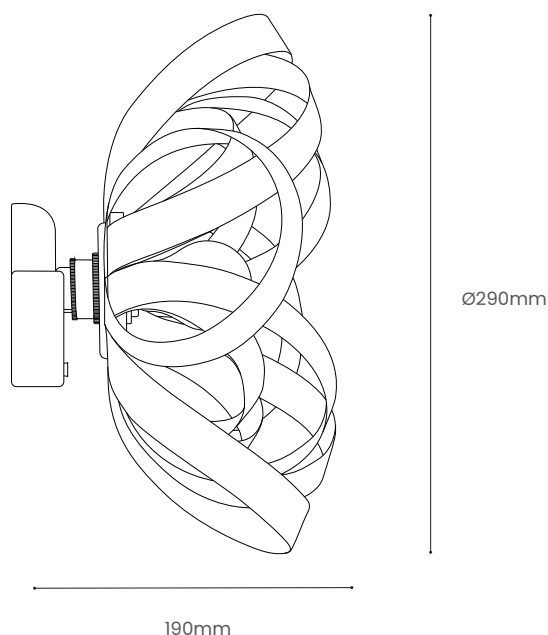

SKIPPER WIRELESS WALL LIGHT

Tom Raffield

Product Specification

Undulating loops of timber navigate over and around. Where pared back design meets our signature curves, the Skipper Lighting Range leads the charge.

Achieve impact with a lighter touch. Embrace simplicity. Make a statement in your space.

Product Type : Wall Light	SKU	Wood types	Dimensions L x W x H (mm)		Weight (kg)	
			Unboxed	Boxed	Unboxed	Boxed
Skipper Wireless Wall Light	TR-SKIP-WL-PRT-A	Ash	290 x 290 x 190	310 x 520 x 170	0.6	2.20
	TR-SKIP-WL-PRT-O	Oak				
	TR-SKIP-WL-PRT-W	Walnut				
Materials	Ash	Oak	Walnut	Other materials		
				Birch ply disk		
Finish	Non-toxic, hard wearing water based varnish - satin					
Wiring kit options	Brushed brass rechargeable bulb holder and base	Wiring kit	Flex		Recommended light bulb	
		USB C charging	Black USB C charger cable		Max 25W LED	
		E27	-			
Care information	Dusting your light regularly and with a light feather duster should keep your light looking clean, otherwise wipe with a damp cloth and remove any moisture with a dry cloth. Gentle furniture polishes can also be used.					
Additional information	<ul style="list-style-type: none"> • USB C Rechargeable • ø100mm base 					