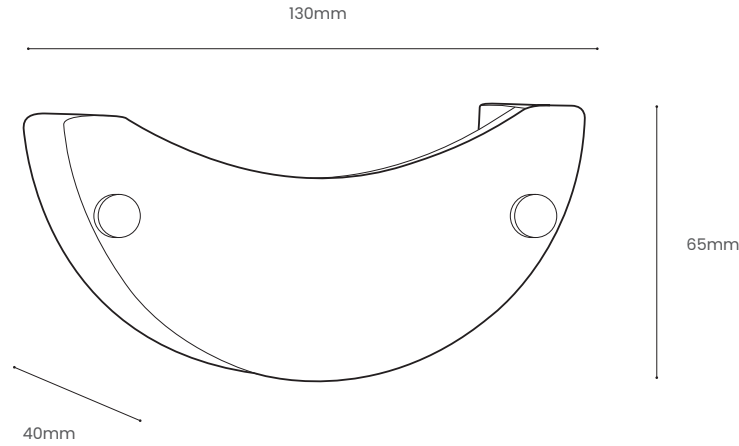

## Product Specification

Transform your Tom Raffield portable table lights into statement wall features with our oak wall bracket. Crafted from sustainably sourced oak, this sleek bracket offers a sophisticated renter-friendly solution for elevating your lighting design. Designed to seamlessly showcase our range of portable table lights, the oak wall bracket provides a robust and elegant mounting option, allowing you to showcase versatility in a new light.

Product Type : Accessories	SKU	Wood types	Dimensions L x W x H (mm)		Weight (kg)	
			Unboxed	Boxed	Unboxed	Boxed
Wireless Wall Light Bracket	TR-WL-PRT-BRKT-O	Oak	130 x 40 x 65	-	0.10	-
Materials	Oak				Other materials	
					-	
Finish	Finished with a blend of natural wax oils to give a protective, hardwearing and beautiful finish.					
Care information	<ul style="list-style-type: none"> <li>• Finish: The blend of natural oils can take up to four weeks to harden fully. Because of this, particular care should be taken in the first few weeks after delivery before cleaning, see below.</li> <li>• Care: Solid wood may expand and shrink with differences in temperature and humidity so take care not to place your furniture directly next to anywhere with excessive changes in temperature such as radiators and windows.</li> <li>• Cleaning: To clean on a regular basis wipe the surface with a damp cloth before removing any moisture with a dry cloth. Wipe off anything that will stain straight away, eg red wine, balsamic vinegar, oil, tea, coffee, alcohol, etc. In the event of severe spillages and stains the surface can be lightly re-sanded and re-oiled - please talk to us or a professional furniture restorer before doing so.</li> </ul>					
Additional information	<ul style="list-style-type: none"> <li>• Product care instructions included.</li> </ul>					