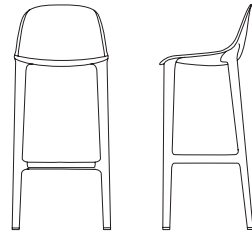

## BROOM STACKING CHAIR

W: 19" D: 19.5" H: 32.5" SH: 17"  
 W: 48cm D: 50cm H: 83cm SH: 43cm  
 WT: 10.5lb WT: 4.75kg

BROOM TERRACOTTA ORANGE  
 BROOM BUTTER YELLOW  
 BROOM SAGE GREEN  
 BROOM WHITE  
 BROOM LIGHT GREY  
 BROOM DARK GREY  
 BROOM ORANGE  
 BROOM YELLOW  
 BROOM GREEN  
 BROOM NATURAL

## BROOM COUNTER STOOL

W: 16.8" D: 16.25" H: 33.25" SH: 24"  
 W: 43cm D: 41cm H: 85cm SH: 61cm  
 WT: 11.5 lb WT: 5.2kg

BROOM 24 TERRACOTTA ORANGE  
 BROOM 24 BUTTER YELLOW  
 BROOM 24 SAGE GREEN  
 BROOM 24 WHITE  
 BROOM 24 LIGHT GREY  
 BROOM 24 DARK GREY  
 BROOM 24 ORANGE  
 BROOM 24 YELLOW  
 BROOM 24 GREEN  
 BROOM 24 NATURAL

## BROOM BARSTOOL

W: 17.25" D: 16.75" H: 39.25" SH: 30"  
 W: 44cm D: 42cm H: 100cm SH: 76cm  
 WT: 12lb WT: 5.4kg

BROOM 30 TERRACOTTA ORANGE  
 BROOM 30 BUTTER YELLOW  
 BROOM 30 SAGE GREEN  
 BROOM 30 WHITE  
 BROOM 30 LIGHT GREY  
 BROOM 30 DARK GREY  
 BROOM 30 ORANGE  
 BROOM 30 YELLOW  
 BROOM 30 GREEN  
 BROOM 30 NATURAL