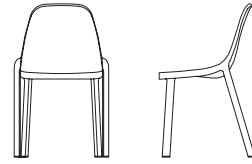

**BROOM by Philippe Starck**

Broom is recycled, recyclable – and designed to last. Made in the USA from 90% waste polypropylene and reclaimed wood fiber that would normally be swept into the trash. All colors suitable for outdoor use. Chairs stack 6 high.

## BROOM STACKING CHAIR

W: 19" D: 19.5" H: 32.5" SH: 17"  
 W: 48cm D: 50cm H: 83cm SH: 43cm  
 WT: 10.5lb WT: 4.75kg

BROOM TERRACOTTA ORANGE  
 BROOM BUTTER YELLOW  
 BROOM SAGE GREEN  
 BROOM WHITE  
 BROOM LIGHT GREY  
 BROOM DARK GREY  
 BROOM ORANGE  
 BROOM YELLOW  
 BROOM GREEN  
 BROOM NATURAL