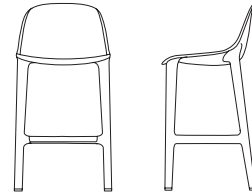

## BROOM STACKING CHAIR

W: 19" D: 19.5" H: 32.5" SH: 17"  
 W: 48cm D: 50cm H: 83cm SH: 43cm  
 WT: 10.5lb WT: 4.75kg

BROOM TERRACOTTA ORANGE  
 BROOM BUTTER YELLOW  
 BROOM SAGE GREEN  
 BROOM WHITE  
 BROOM LIGHT GREY  
 BROOM DARK GREY  
 BROOM ORANGE  
 BROOM YELLOW  
 BROOM GREEN  
 BROOM NATURAL

## BROOM COUNTER STOOL

W: 16.8" D: 16.25" H: 33.25" SH: 24"  
 W: 43cm D: 41cm H: 85cm SH: 61cm  
 WT: 11.5 lb WT: 5.2kg

BROOM 24 TERRACOTTA ORANGE  
 BROOM 24 BUTTER YELLOW  
 BROOM 24 SAGE GREEN  
 BROOM 24 WHITE  
 BROOM 24 LIGHT GREY  
 BROOM 24 DARK GREY  
 BROOM 24 ORANGE  
 BROOM 24 YELLOW  
 BROOM 24 GREEN  
 BROOM 24 NATURAL

## BROOM BARSTOOL

W: 17.25" D: 16.75" H: 39.25" SH: 30"  
 W: 44cm D: 42cm H: 100cm SH: 76cm  
 WT: 12lb WT: 5.4kg

BROOM 30 TERRACOTTA ORANGE  
 BROOM 30 BUTTER YELLOW  
 BROOM 30 SAGE GREEN  
 BROOM 30 WHITE  
 BROOM 30 LIGHT GREY  
 BROOM 30 DARK GREY  
 BROOM 30 ORANGE  
 BROOM 30 YELLOW  
 BROOM 30 GREEN  
 BROOM 30 NATURAL