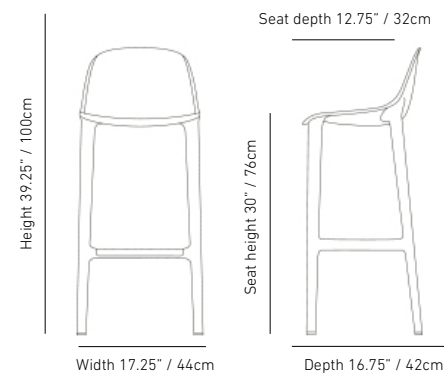

Glides: Plastic TPU, for all floor surfaces including outdoor use.

Weight:

Counter stool: 11.5lb / 5.2kg

Bar stool: 12lb / 5.4kg

Dimensions:

COUNTER STOOL

BARSTOOL

Colors:

Shipping Dimensions:

Counter stool (WxHxD, weight): 18x17x35, 18lb

Barstool (WxHxD, weight): 18x17x42, 20lb

Packaging materials:

Outer Packaging: Recycled cardboard.

Inner Packaging: Recycled cardboard and recycled plastic.