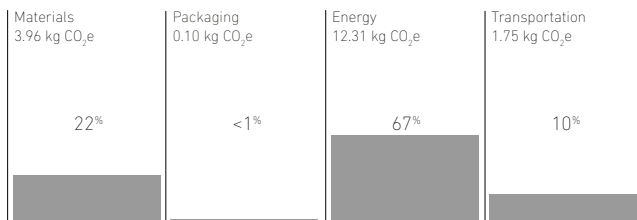

Glides: Plastic TPU, for all floor surfaces including outdoor use.

Weight:

Counter stool: 11.5lb / 5.2kg

Bar stool: 12lb / 5.4kg

Dimensions:

COUNTER STOOL

BARSTOOL

Colors:

Dark Grey
NCS S 8000-N

White
NCS S 0603-Y60R

Sage Green
NCS 4020-G50Y

Terracotta Orange
NCS 3060-Y60R

Butter Yellow
NCS 0540-G80Y

Light Grey
NCS S5502-Y

BROOM STOOLS

By Philippe Starck, 2012

Warranty:

Indoor: 5 years, excluding glides
 Outdoor: 3 years, excluding glides

Certified:

Strength & Stability: ANSI/BIFMA x5.1, EN16139
 VOC: ANSI/BIFMA e3-2019, Sections 7.6.1, 7.6.2, 7.6.3

Carbon Footprint: from 18.12kg CO₂e

Health Product Declaration (HPD): disclosed to 1000 ppm.

Potential LEED and WELL contributions:

Emeco products contribute to a number of LEED Credits:

LEED BD + C (Building Design and Construction) and ID+C (Interior Design and Construction):