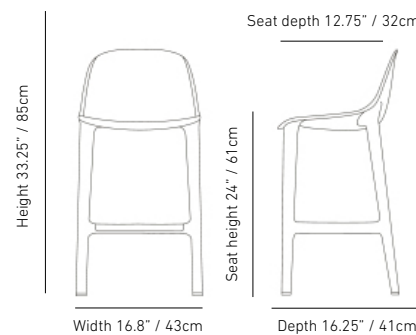

Glides: Plastic TPU, for all floor surfaces including outdoor use.

Weight:

Counter stool: 11.5lb / 5.2kg

Bar stool: 12lb / 5.4kg

Dimensions:

COUNTER STOOL

BARSTOOL

Colors:

Shipping Dimensions:

Counter stool (WxHxD, weight): 18x17x35, 18lb

Barstool (WxHxD, weight): 18x17x42, 20lb

Packaging materials:

Outer Packaging: Recycled cardboard.

Inner Packaging: Recycled cardboard and recycled plastic.