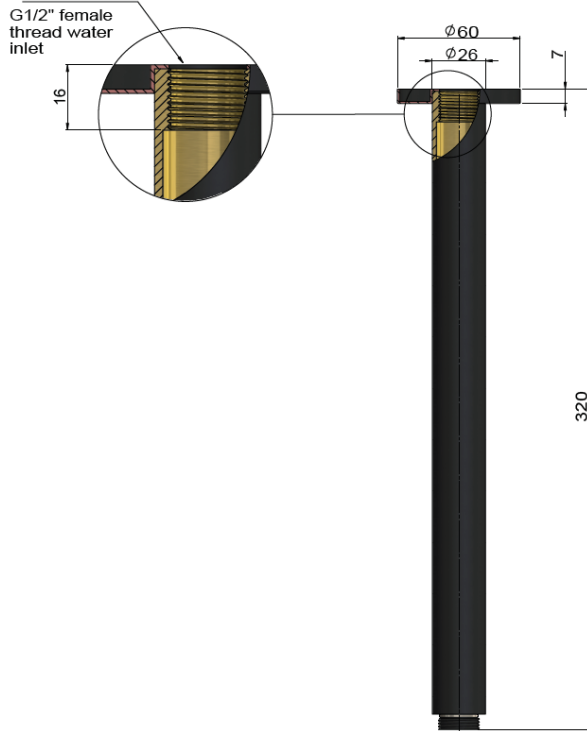

MA07-300

CEILING SHOWER ARM

meir.®

FEATURES

- Refer to the Meir website for warranty terms & conditions, and available finishes.
- Solid brass construction
- Box Weight 0.6kg
- 68mm long 1/2" threaded adapter included

CARE

- Do not install tapware using any form of acetone silicones.
- Do not apply physical items (such as tools) directly to product.
- Never use house-hold or commercial detergents, citrus based cleaners, or abrasive cleaners.
- Clean using a mild washing soap solution rinsed, and dry with a soft cloth.
- Check for any product defects before installation.
- Refer to the installation manual for correct installation.

SPECIFICATIONS

EXPLODED VIEW

No.	Part Name
1	Ceiling Arm