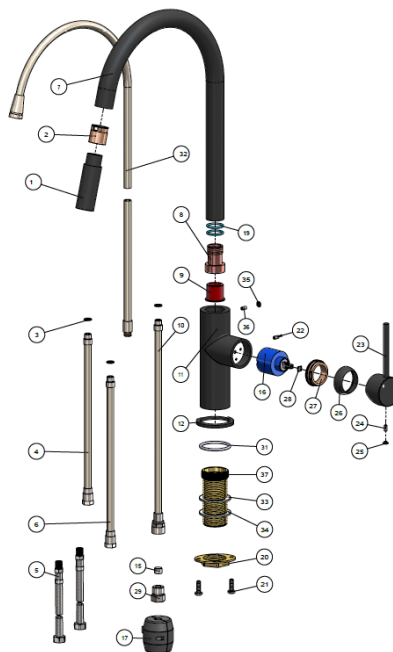

MK17

ROUND PULL OUT KITCHEN MIXER

meir®

HANDLE VARIANTS

Paddle:M=17PD

Pinless:MK17N

FEATURES

- Refer to the Meir website for warranty terms & conditions, and available finishes.
- Flow rate **5.5L p/m** at 3 bar pressure.
- European components and cartridge
- Solid brass construction
- Pull out hand spout **and veggie spray**.
- Box Weight 2.9 Kg

SPECIFICATIONS

TOLERANCES

FLOW RATE GRAPH

EXPLODED VIEW

No.	Part Name	QTY
1	Spray head	1
2	Plastic Sleeve	1
3	O-Ring	3
4	Welded Inlet Pipe	1
5	Flexible Hose	2
6	Welded Inlet Pipe	1
7	Spout	1
8	Connector	1
9	GSF-PPR-O	1
10	Welded Outlet Pipe	1
11	Body Shell	1
12	Base	1
15	Check Valve	1
16	Cartridge	1
17	Weight	1
19	O-Ring	2
20	Mounting Nut	1
21	Screw	1
22	Screw	1
23	Handle	1
24	Screw	1
25	Decorative Button	1
26	Decorative Cover	1
27	Compression Nut	1
28	Flat Washer	1
29	Connector	1
31	O-Ring	1
32	Pull-out Hose	1
33	Flat Washer	2
34	Flat Washer	1
35	Button	1
36	Screw	2
37	Threaded Tube	1