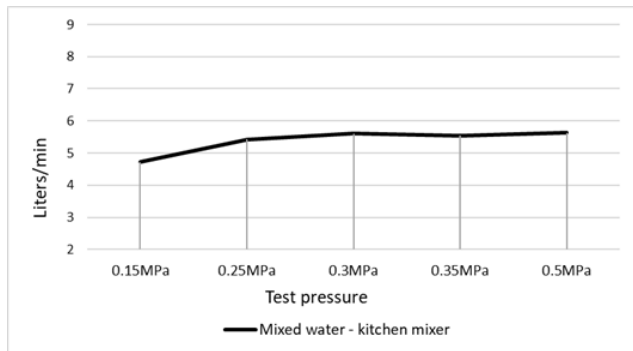

MK17

ROUND PULL OUT KITCHEN MIXER

meir®

HANDLE VARIANTS

Paddle:M=17PD

Pinless:MK17N

FEATURES

- Refer to the Meir website for warranty terms & conditions, and available finishes.
- Flow rate **5.5L p/m** at 3 bar pressure.
- European components and cartridge
- Solid brass construction
- Pull out hand spout **and veggie spray**.
- Box Weight 2.9 Kg

SPECIFICATIONS

TOLERANCES

FLOW RATE GRAPH

EXPLODED VIEW

No.	Part Name	QTY
1	Spray head	1
2	Plastic Sleeve	1
3	O-Ring	3
4	Welded Inlet Pipe	1
5	Flexible Hose	2
6	Welded Inlet Pipe	1
7	Spout	1
8	Connector	1
9	GSF-PPR-O	1
10	Welded Outlet Pipe	1
11	Body Shell	1
12	Base	1
15	Check Valve	1
16	Cartridge	1
17	Weight	1
19	O-Ring	2
20	Mounting Nut	1
21	Screw	1
22	Screw	1
23	Handle	1
24	Screw	1
25	Decorative Button	1
26	Decorative Cover	1
27	Compression Nut	1
28	Flat Washer	1
29	Connector	1
31	O-Ring	1
32	Pull-out Hose	1
33	Flat Washer	2
34	Flat Washer	1
35	Button	1
36	Screw	2
37	Threaded Tube	1