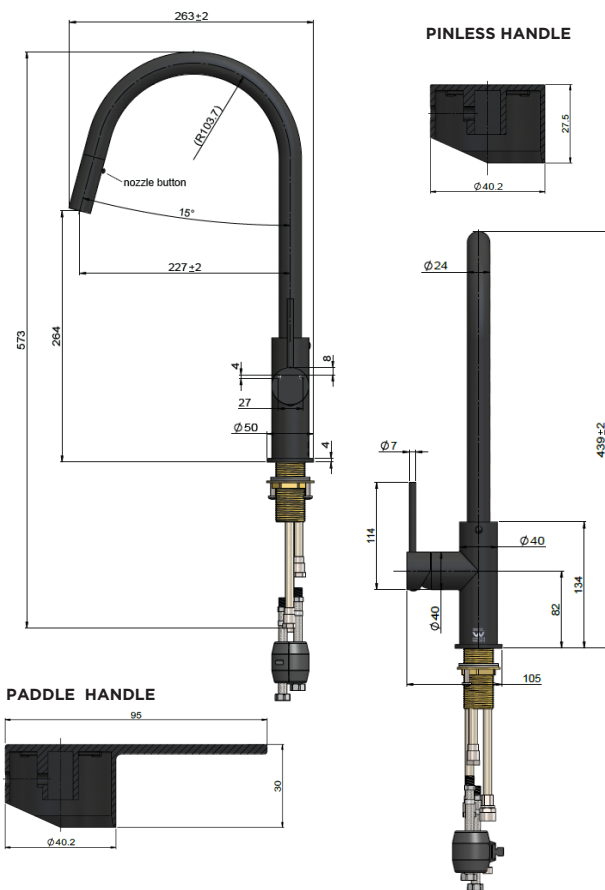

MK17

ROUND PULL OUT KITCHEN MIXER

meir®

HANDLE VARIANTS

Paddle:M=17PD

Pinless:MK17N

FEATURES

- Refer to the Meir website for warranty terms & conditions, and available finishes.
- Flow rate **5.5L p/m** at 3 bar pressure.
- European components and cartridge
- Solid brass construction
- Pull out hand spout **and veggie spray**.
- Box Weight 2.9 Kg

SPECIFICATIONS

TOLERANCES

FLOW RATE GRAPH

EXPLODED VIEW

No.	Part Name	QTY
1	Spray head	1
2	Plastic Sleeve	1
3	O-Ring	3
4	Welded Inlet Pipe	1
5	Flexible Hose	2
6	Welded Inlet Pipe	1
7	Spout	1
8	Connector	1
9	GSF-PPR-O	1
10	Welded Outlet Pipe	1
11	Body Shell	1
12	Base	1
15	Check Valve	1
16	Cartridge	1
17	Weight	1
19	O-Ring	2
20	Mounting Nut	1
21	Screw	1
22	Screw	1
23	Handle	1
24	Screw	1
25	Decorative Button	1
26	Decorative Cover	1
27	Compression Nut	1
28	Flat Washer	1
29	Connector	1
31	O-Ring	1
32	Pull-out Hose	1
33	Flat Washer	2
34	Flat Washer	1
35	Button	1
36	Screw	2
37	Threaded Tube	1