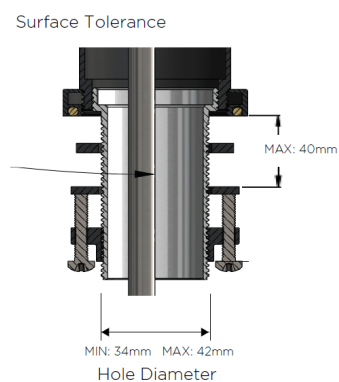

MK17

ROUND PULL OUT KITCHEN MIXER

meir®

HANDLE VARIANTS

Paddle:M=17PD

Pinless:MK17N

FEATURES

- Refer to the Meir website for warranty terms & conditions, and available finishes.
- Flow rate **5.5L p/m** at 3 bar pressure.
- European components and cartridge
- Solid brass construction
- Pull out hand spout **and veggie spray**.
- Box Weight 2.9 Kg

SPECIFICATIONS

TOLERANCES

FLOW RATE GRAPH

EXPLODED VIEW

No.	Part Name	QTY
1	Spray head	1
2	Plastic Sleeve	1
3	O-Ring	3
4	Welded Inlet Pipe	1
5	Flexible Hose	2
6	Welded Inlet Pipe	1
7	Spout	1
8	Connector	1
9	GSF-PPR-O	1
10	Welded Outlet Pipe	1
11	Body Shell	1
12	Base	1
15	Check Valve	1
16	Cartridge	1
17	Weight	1
19	O-Ring	2
20	Mounting Nut	1
21	Screw	1
22	Screw	1
23	Handle	1
24	Screw	1
25	Decorative Button	1
26	Decorative Cover	1
27	Compression Nut	1
28	Flat Washer	1
29	Connector	1
31	O-Ring	1
32	Pull-out Hose	1
33	Flat Washer	2
34	Flat Washer	1
35	Button	1
36	Screw	2
37	Threaded Tube	1