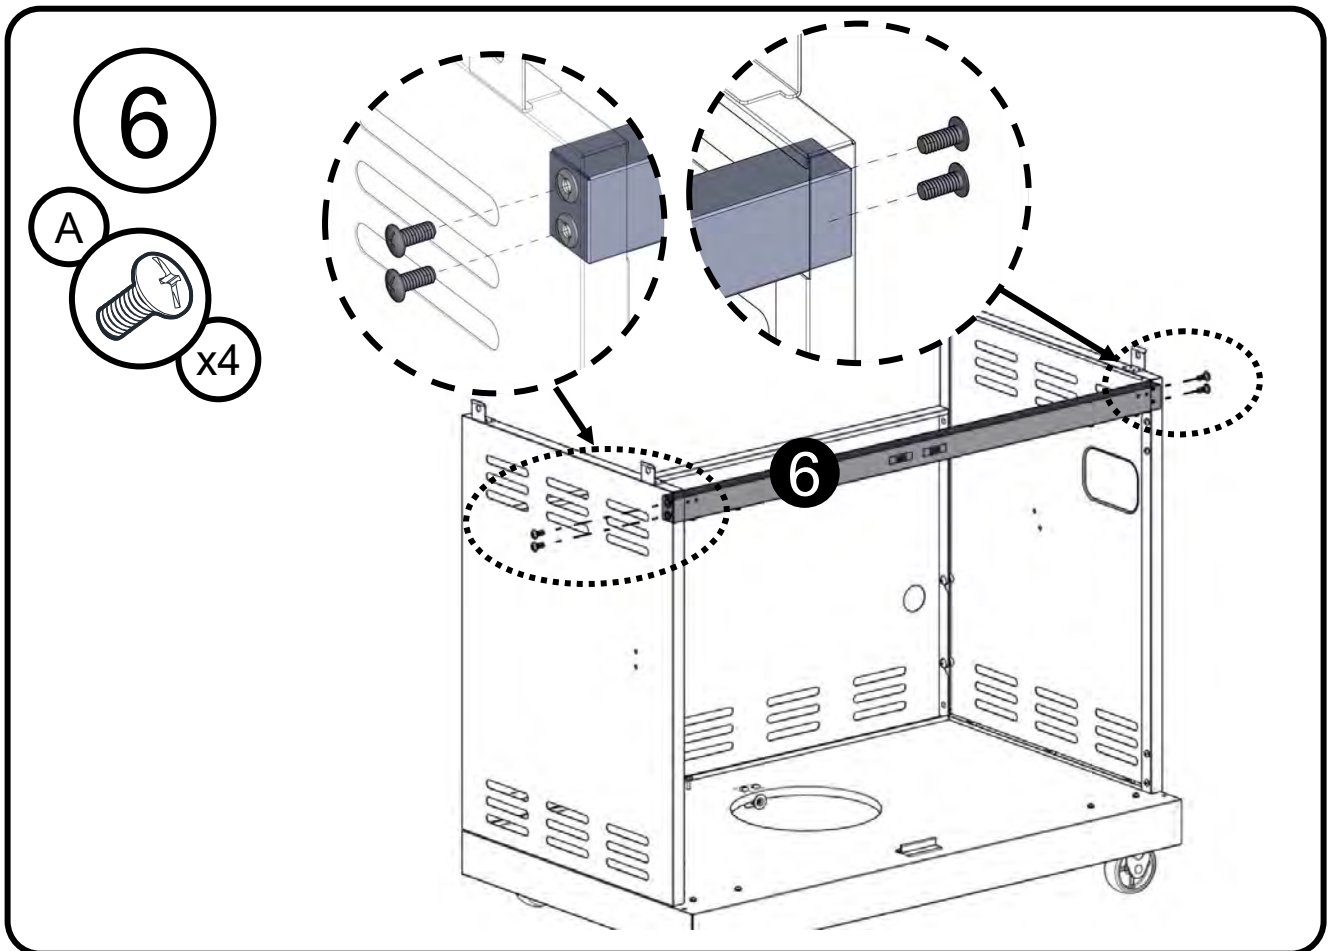

Flat Washer 1/4"
 Rondelle plate 1/4"
 Arandela plana 1/4"

Truss Head Screw
 5/32 - 32 x 3/8"
 Vis cruciforme
 5/32 - 32 x 3/8"
 Tornillo de cabeza ovalada
 5/32 - 32 x 3/8"

Flat Washer 5/32"
 Rondelle plate 5/32"
 Arandela plana 5/32"

3

4

9

10  X2

Note: Pulse igniter module is located on the right cart side panel.

13

14

15