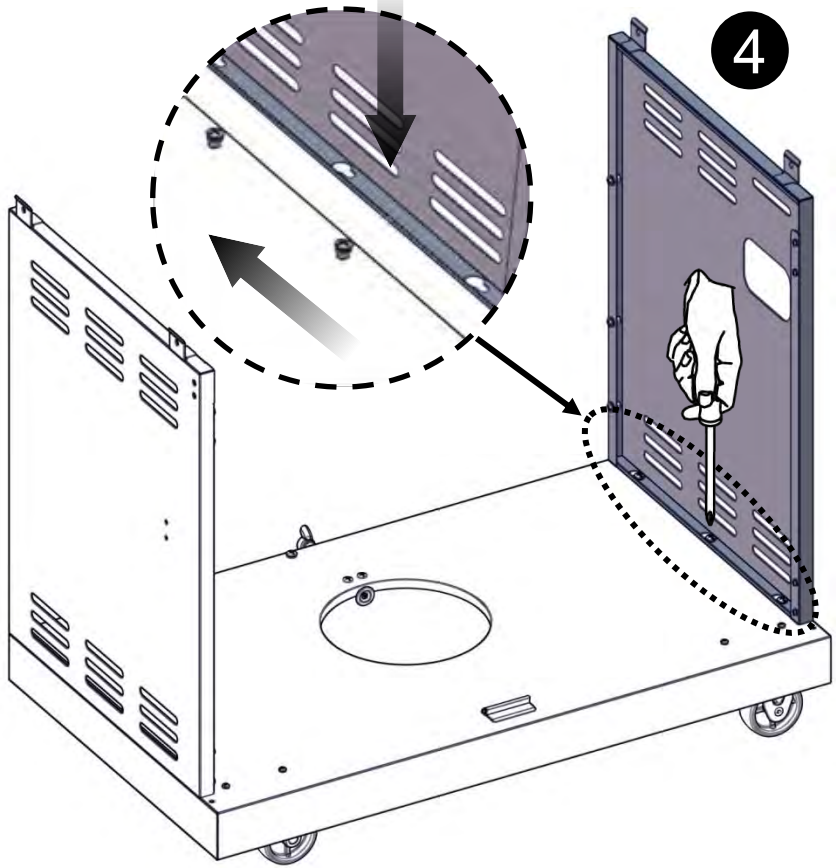

Flat Washer 1/4"
 Rondelle plate 1/4"
 Arandela plana 1/4"

Truss Head Screw
 5/32 - 32 x 3/8"
 Vis cruciforme
 5/32 - 32 x 3/8"
 Tornillo de cabeza ovalada
 5/32 - 32 x 3/8"

Flat Washer 5/32"
 Rondelle plate 5/32"
 Arandela plana 5/32"

3

4

9

10  X2

Note: Pulse igniter module is located on the right cart side panel.

13

14

15