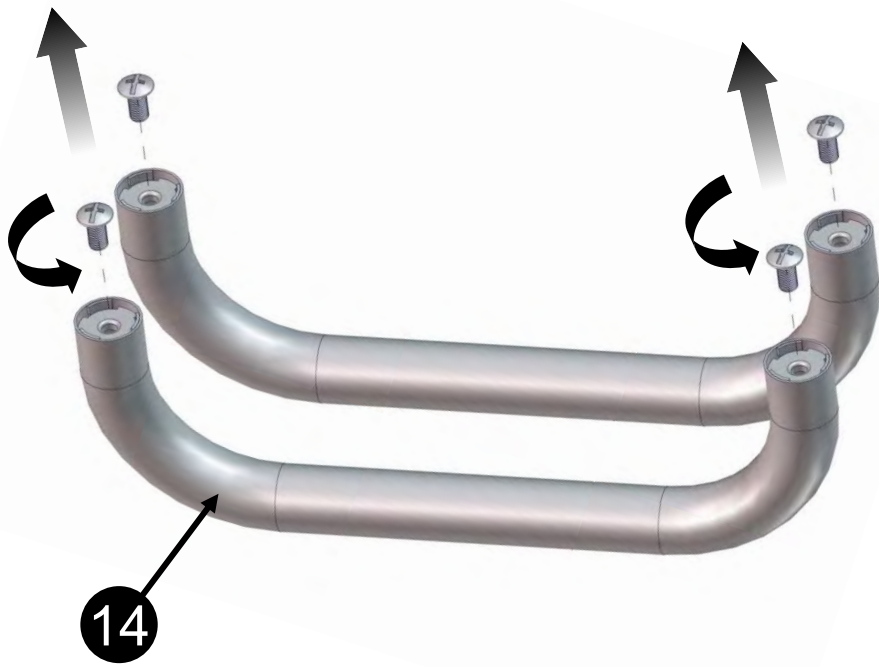

Flat Washer 1/4"
 Rondelle plate 1/4"
 Arandela plana 1/4"

Truss Head Screw
 5/32 - 32 x 3/8"
 Vis cruciforme
 5/32 - 32 x 3/8"
 Tornillo de cabeza ovalada
 5/32 - 32 x 3/8"

Flat Washer 5/32"
 Rondelle plate 5/32"
 Arandela plana 5/32"

3

4

9

10  X2

Note: Pulse igniter module is located on the right cart side panel.

13

14

15

16

17

18

19

20

- A
- B
- C
- x3
- x3

21

A