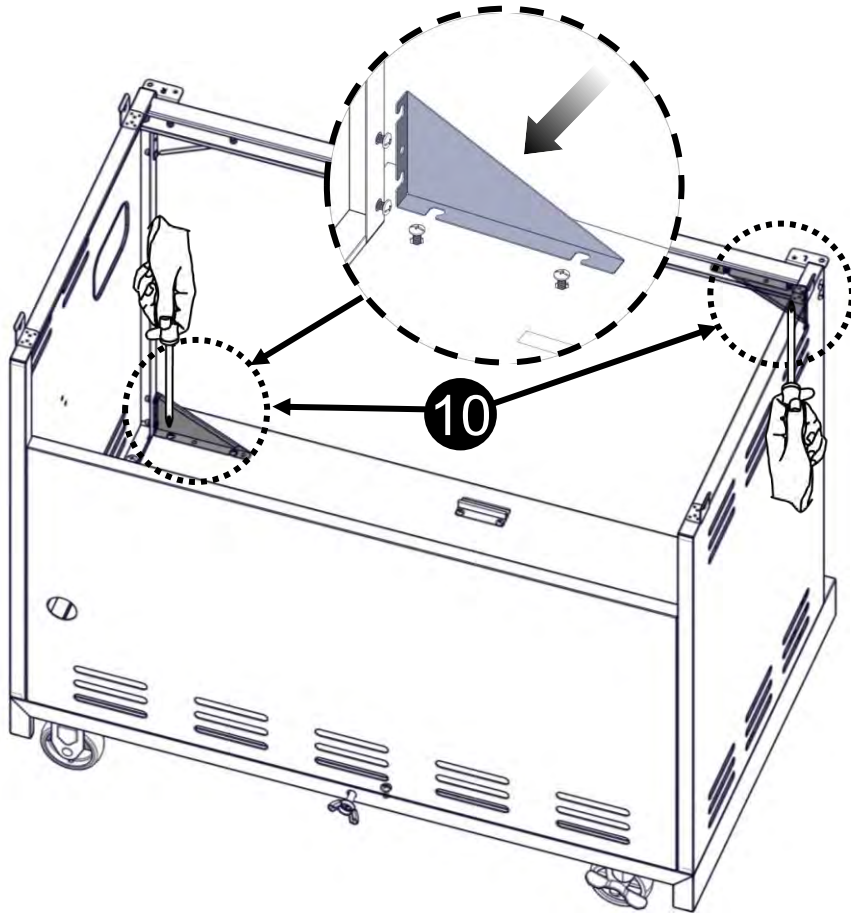

Flat Washer 1/4"
 Rondelle plate 1/4"
 Arandela plana 1/4"

Truss Head Screw
 5/32 - 32 x 3/8"
 Vis cruciforme
 5/32 - 32 x 3/8"
 Tornillo de cabeza ovalada
 5/32 - 32 x 3/8"

Flat Washer 5/32"
 Rondelle plate 5/32"
 Arandela plana 5/32"

3

4

9

10  X2

Note: Pulse igniter module is located on the right cart side panel.

13

14

15