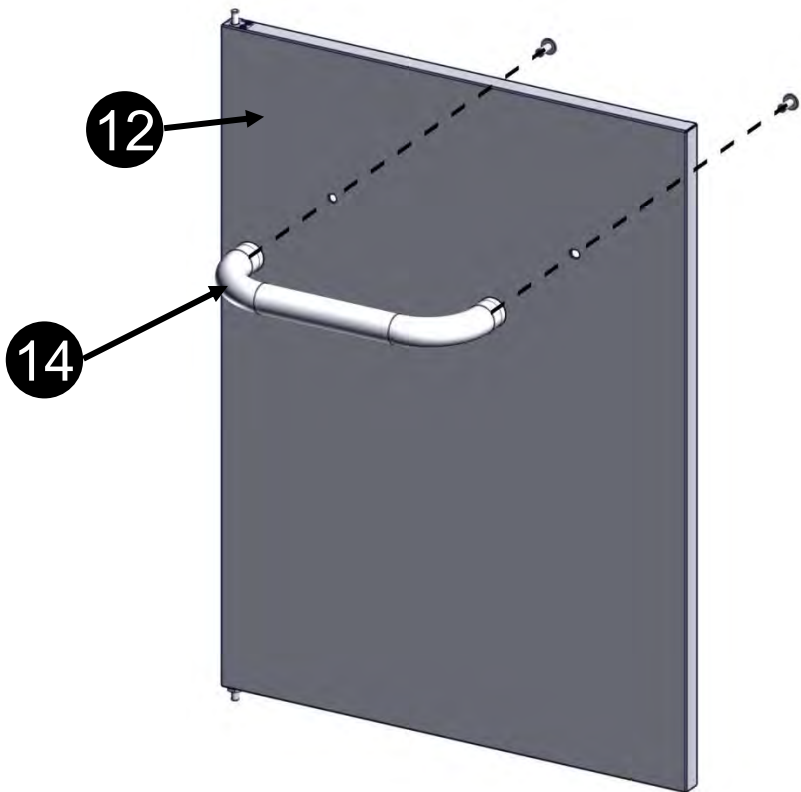

Flat Washer 1/4"
 Rondelle plate 1/4"
 Arandela plana 1/4"

Truss Head Screw
 5/32 - 32 x 3/8"
 Vis cruciforme
 5/32 - 32 x 3/8"
 Tornillo de cabeza ovalada
 5/32 - 32 x 3/8"

Flat Washer 5/32"
 Rondelle plate 5/32"
 Arandela plana 5/32"

3

4

9

10  X2

Note: Pulse igniter module is located on the right cart side panel.

13

14

15