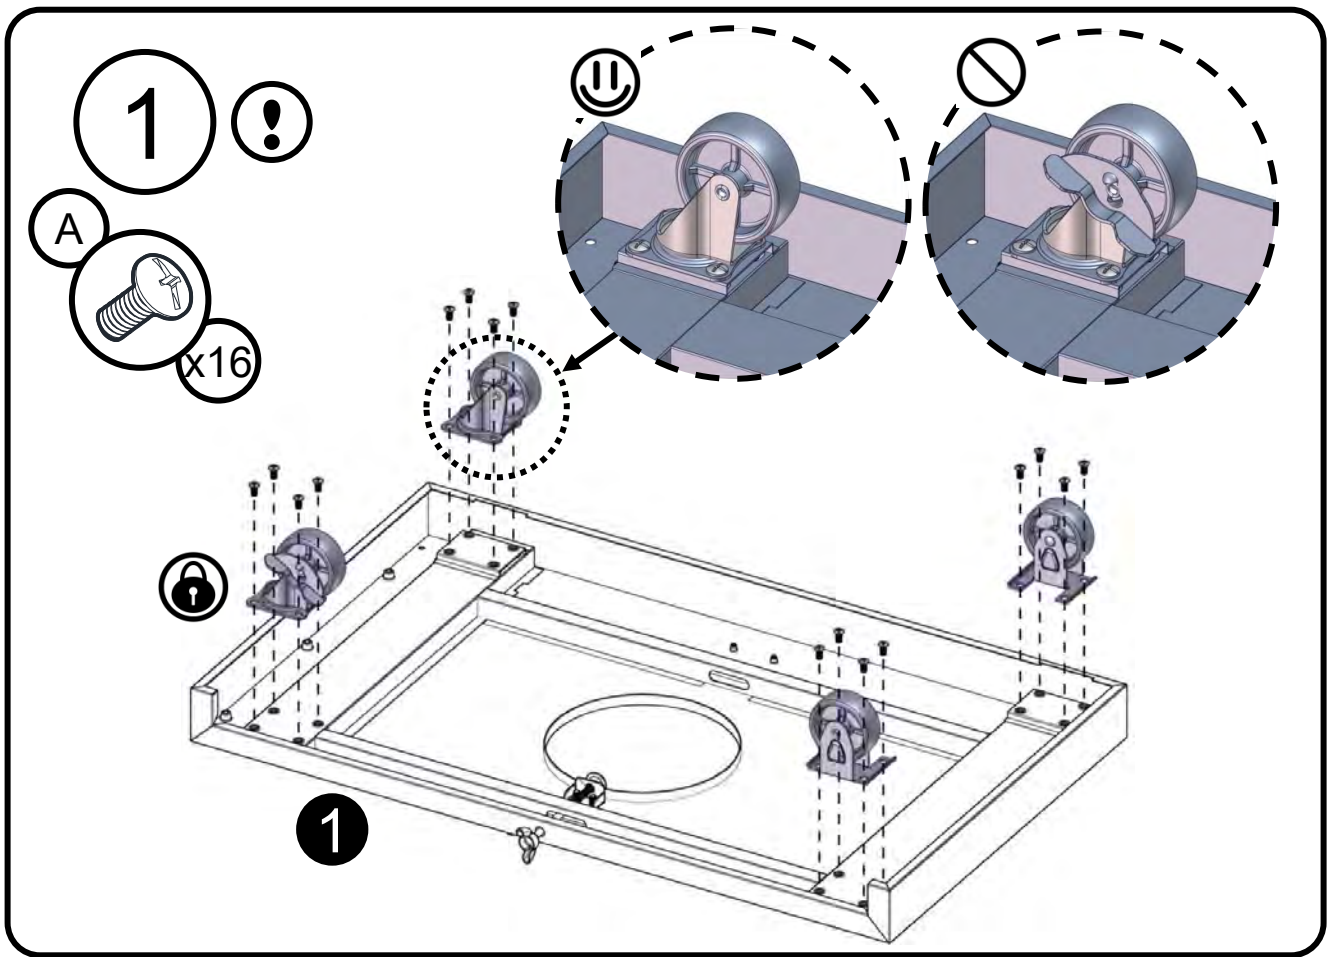

Flat Washer 1/4"
 Rondelle plate 1/4"
 Arandela plana 1/4"

Truss Head Screw
 5/32 - 32 x 3/8"
 Vis cruciforme
 5/32 - 32 x 3/8"
 Tornillo de cabeza ovalada
 5/32 - 32 x 3/8"

Flat Washer 5/32"
 Rondelle plate 5/32"
 Arandela plana 5/32"

3

4

9

10  X2

Note: Pulse igniter module is located on the right cart side panel.

13

14

15