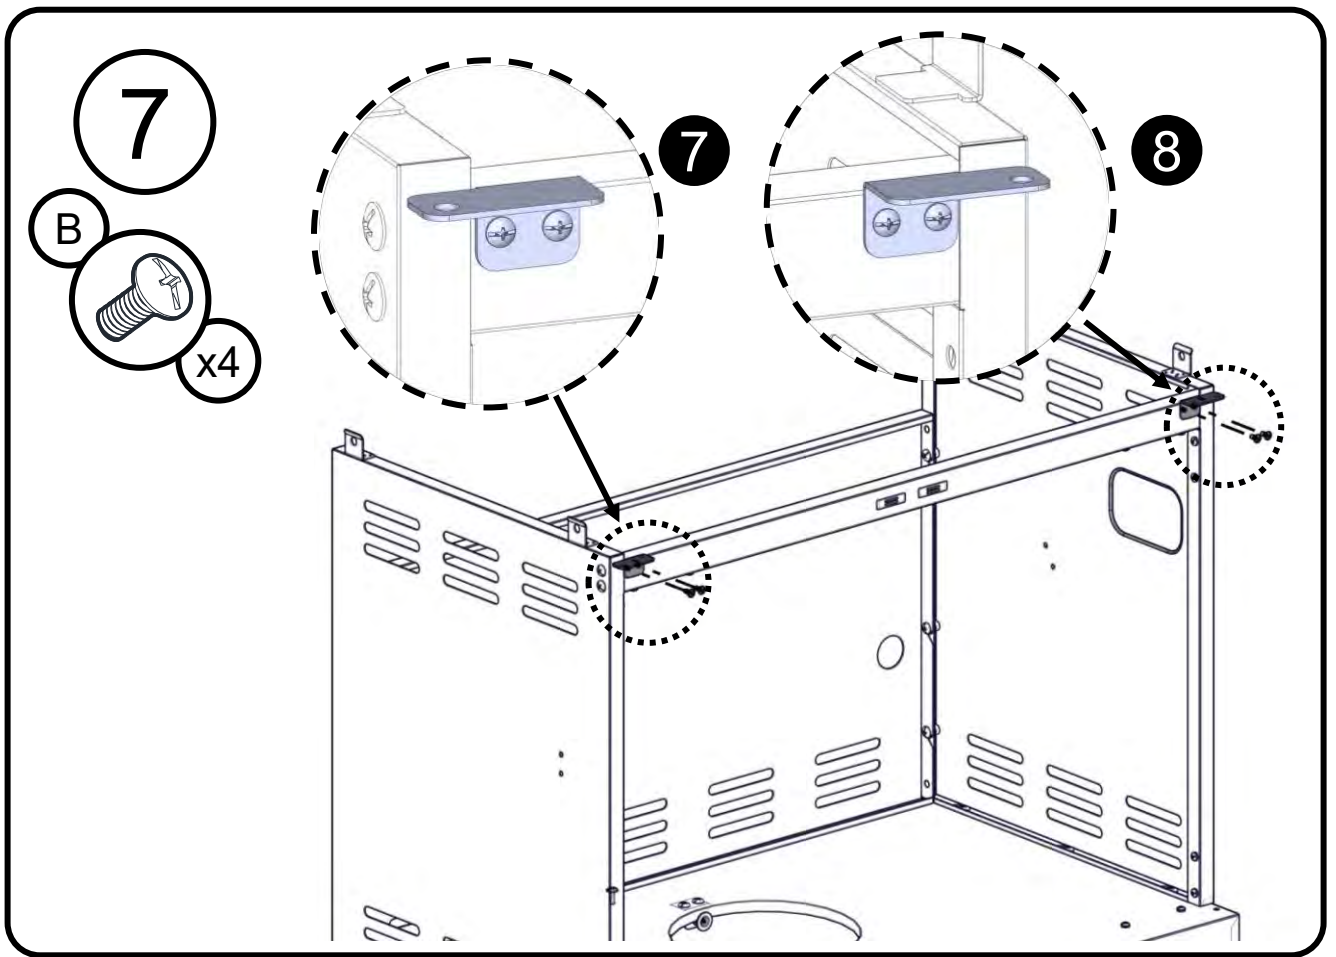

Flat Washer 1/4"
 Rondelle plate 1/4"
 Arandela plana 1/4"

Truss Head Screw
 5/32 - 32 x 3/8"
 Vis cruciforme
 5/32 - 32 x 3/8"
 Tornillo de cabeza ovalada
 5/32 - 32 x 3/8"

Flat Washer 5/32"
 Rondelle plate 5/32"
 Arandela plana 5/32"

3

4

9

10  X2

Note: Pulse igniter module is located on the right cart side panel.

13

14

15