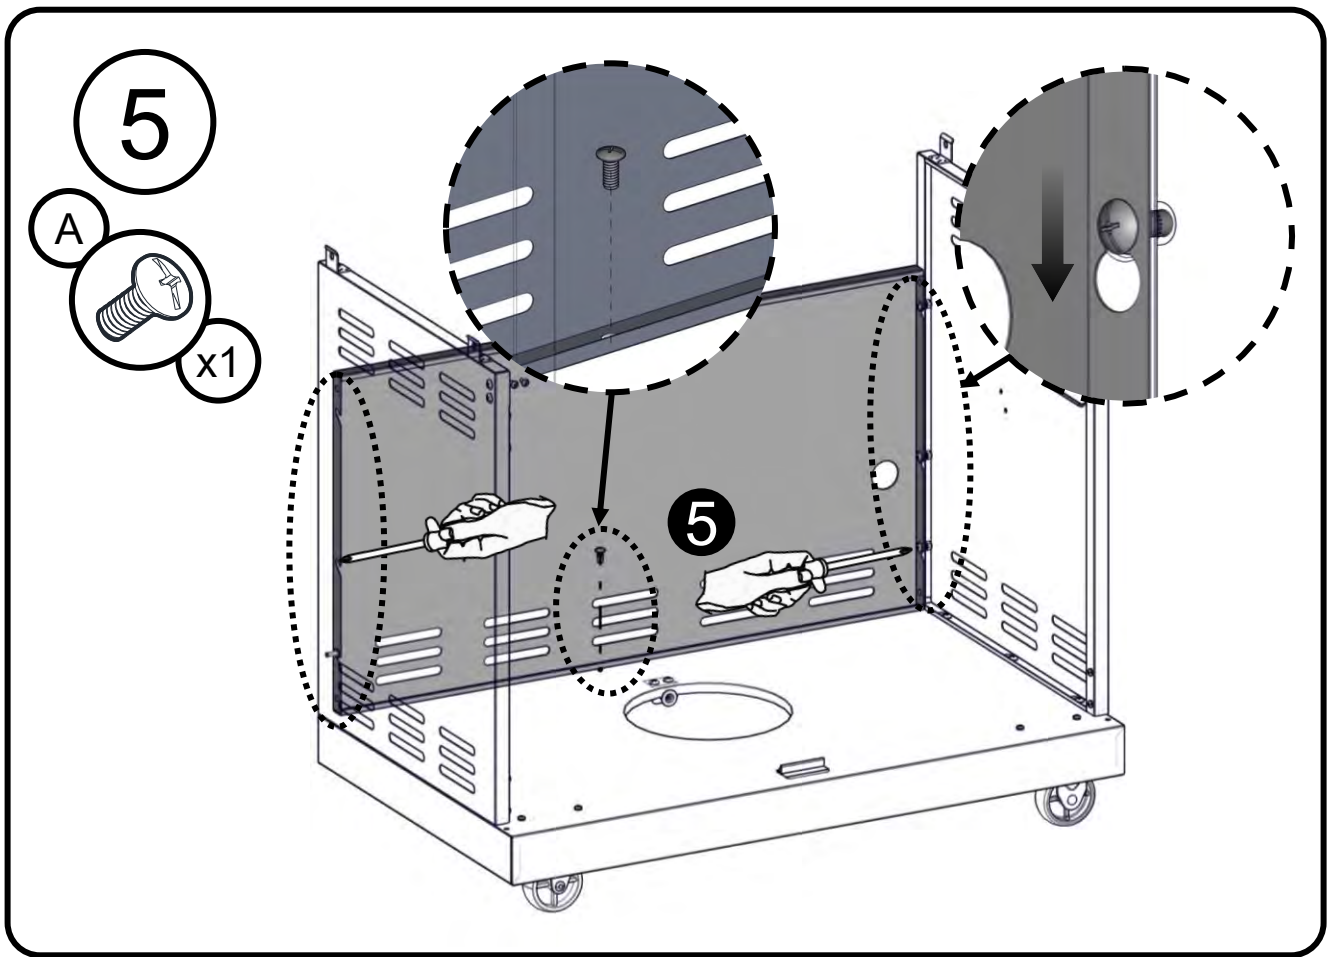

Flat Washer 1/4"
 Rondelle plate 1/4"
 Arandela plana 1/4"

Truss Head Screw
 5/32 - 32 x 3/8"
 Vis cruciforme
 5/32 - 32 x 3/8"
 Tornillo de cabeza ovalada
 5/32 - 32 x 3/8"

Flat Washer 5/32"
 Rondelle plate 5/32"
 Arandela plana 5/32"

3

4

9

10  X2

Note: Pulse igniter module is located on the right cart side panel.

13

14

15