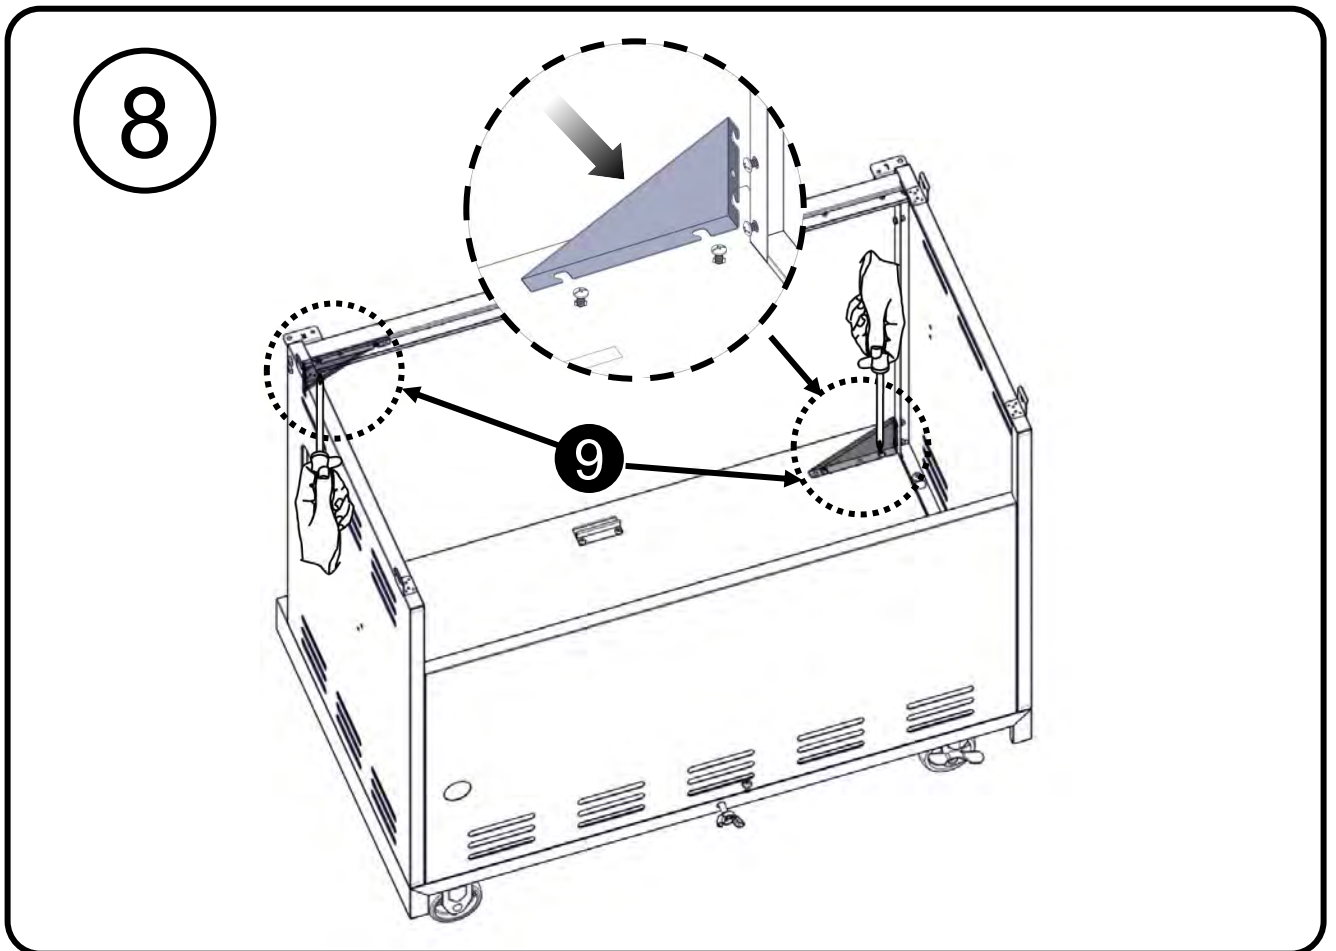

Flat Washer 1/4"
 Rondelle plate 1/4"
 Arandela plana 1/4"

Truss Head Screw
 5/32 - 32 x 3/8"
 Vis cruciforme
 5/32 - 32 x 3/8"
 Tornillo de cabeza ovalada
 5/32 - 32 x 3/8"

Flat Washer 5/32"
 Rondelle plate 5/32"
 Arandela plana 5/32"

3

4

9

10  X2

Note: Pulse igniter module is located on the right cart side panel.

13

14

15