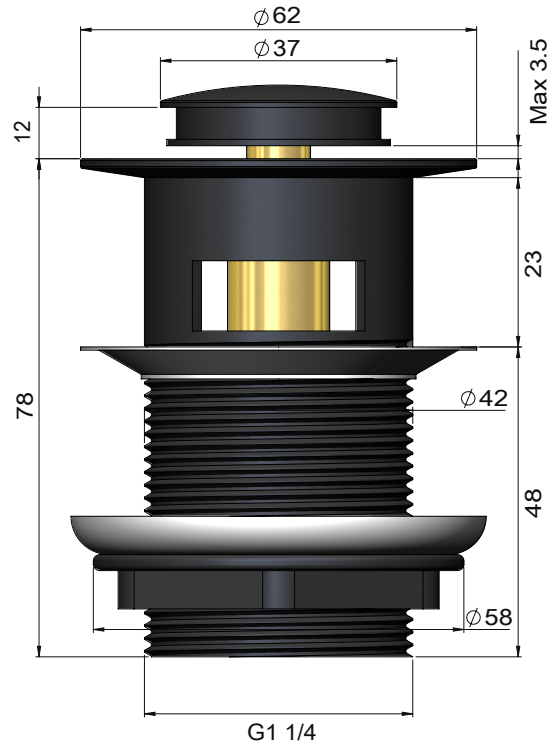

SPECIFICATIONS

CREDENTIALS

- Watermark AS/NZS 3718:2005
- KUKreg4 certified