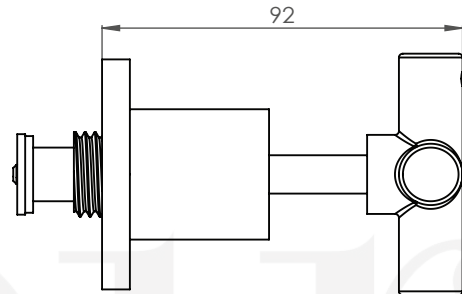

SKU: MW08JL

CLOSED POSITION

OPEN POSITION

C Cold
H Hot
Ø Circle

Does not include
concealed/inwall fittings.

meir.®

Designed with the assistance of leading Australian architects,
Meir crafts each piece from concept to production at the highest standards.
© Copyright 2021 Meir. www.meir.com.au