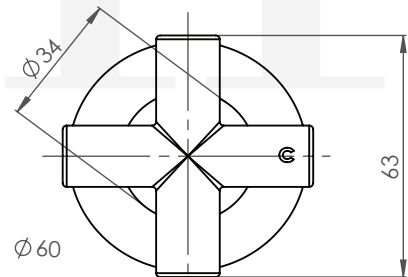

SKU: MW08JL

CLOSED POSITION

OPEN POSITION

C Cold
H Hot
Ø Circle

Does not include
concealed/inwall fittings.

meir.®

Designed with the assistance of leading Australian architects,
Meir crafts each piece from concept to production at the highest standards.
© Copyright 2021 Meir. www.meir.com.au