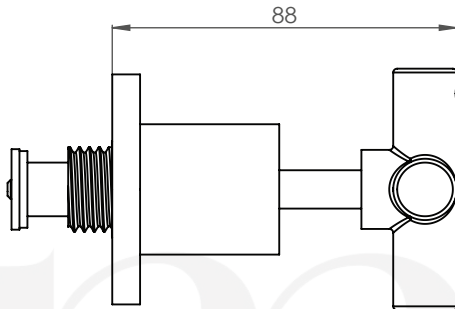

SKU: MW08JL

CLOSED POSITION

OPEN POSITION

C Cold
H Hot
Ø Circle

Does not include
concealed/inwall fittings.

meir.®

Designed with the assistance of leading Australian architects,
Meir crafts each piece from concept to production at the highest standards.
© Copyright 2021 Meir. www.meir.com.au