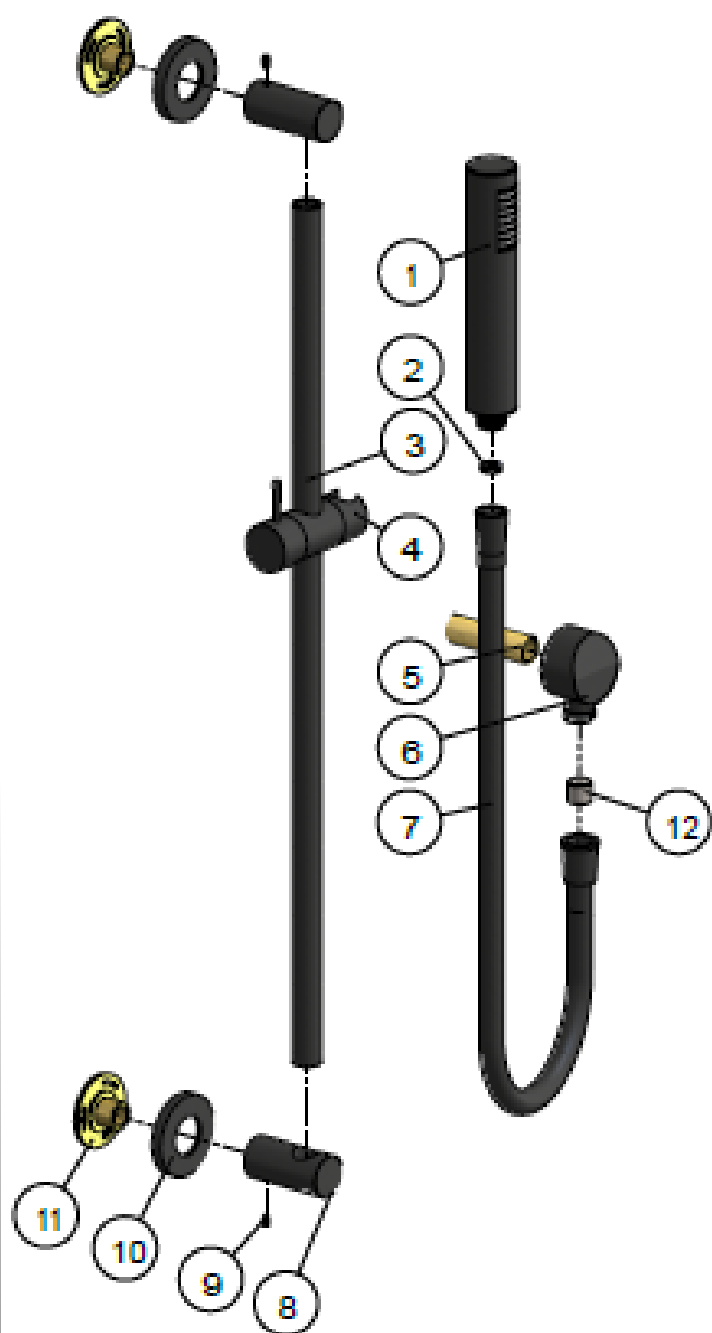

### FLOW RATE GRAPH

### TOLERANCES

Max thread depth

## HAND SHOWER RAIL

meir®

### EXPLODED VIEW

No	Part Name
1	Hand Shower
2	Flow Controller
3	Shower Rail
4	Shower Bracket
5	Threaded Adapter
6	Elbow
7	Shower Hose
8	Base
9	Screw
10	Back Plate
11	Mounting Base
12	Check Valve