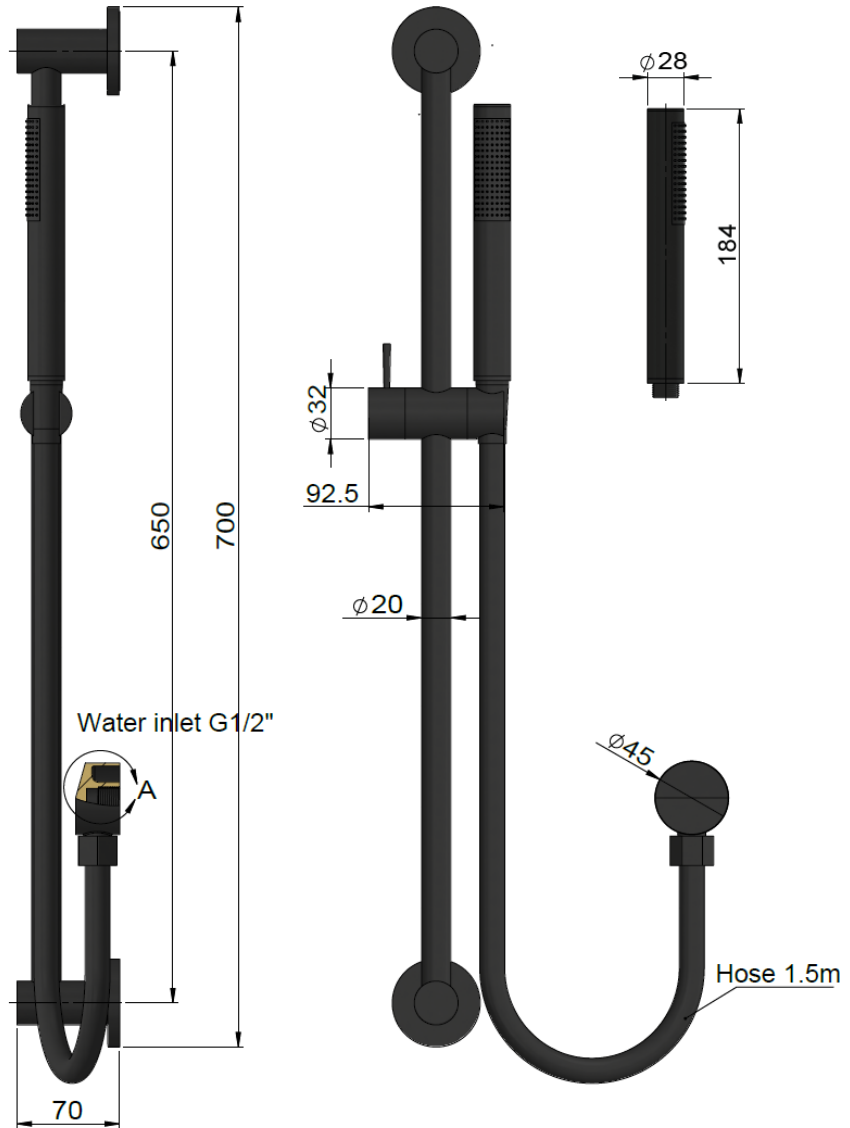

MZ0402-R

HAND SHOWER RAIL

meir®

FEATURES

- Refer to the Meir website for warranty terms & conditions, and available finishes
- Flow rate 6L p/m at 3 bar pressure.
- European components and cartridge
- Solid brass construction
- Box Weight 2 kg
- 68mm long 1/2" threaded adapter included for non-AU regions only

CARE

- Do not install tapware using any form of acetone silicones.
- Do not apply physical items (such as tools) directly to product.
- Never use house-hold or commercial detergents, citrus based cleaners, or abrasive cleaners.
- Clean using a mild washing soap solution rinsed, and dry with a soft cloth.
- Check for any product defects before installation.
- Refer to the installation manual for correct installation.

CREDENTIALS

- Watermark AS/NZS3718WMKA25013
- 3-star WELS rated
- 9 litres p/minute
- WELS registration No: S14846

SPECIFICATIONS