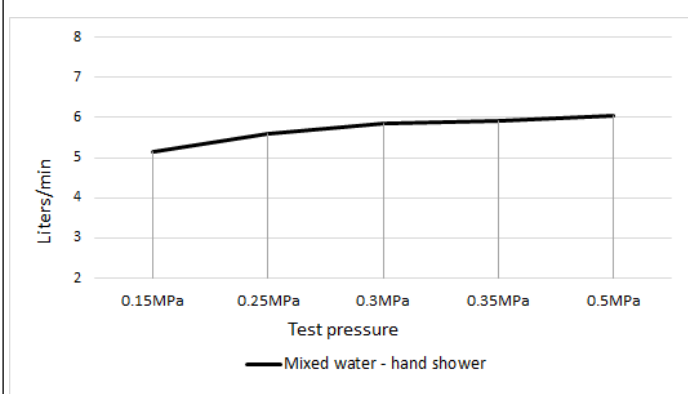

FLOW RATE GRAPH