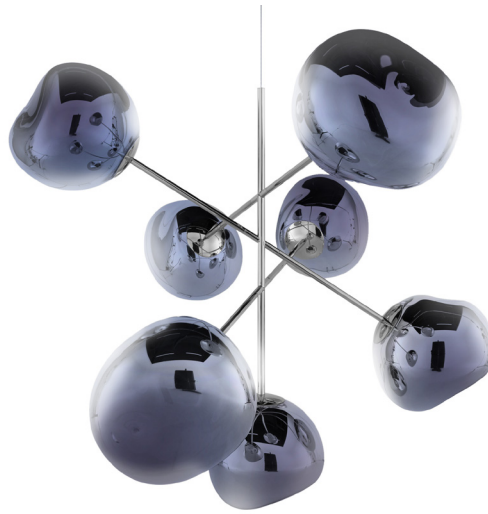

# MELT LARGE CHANDELIER

ON

OFF

A swarm, huddle, herd, cluster or bunch; there are a thousand ways of configuring our lamps to produce an extraordinary lighting arrangement. The latest additions to the MELT family include the MELT Large Chandelier, a configuration of seven organic and imperfect orbs which explode from a central hub to create a dynamic lighting sculpture of infinite reflections. Fitted with our new LED module.