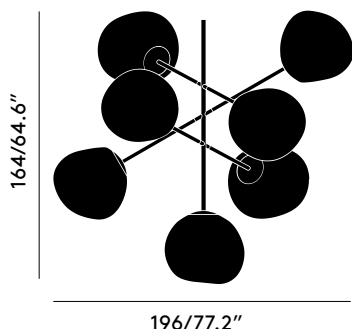

MELT LARGE CHANDELIER

CHROME	
Code	MEC02CH-CEUM4
Shade Material	Polycarbonate
Shade Finish	Mirrored
Components	7 x MES01CH 1 x LEDC02CHEU
Surface Mount	
Colour/Finish	Chrome, Polished

Year of Design	2020
Finishing Process	Metallised
Environment	Indoor, IP20
Surface Mount Shape/Diameter	Dome, 25.4cm
Cable Spec	H03VVH2-F 2 x 0,75 mm² FEP/PVC
Cable Type/Length	Clear, 500cm
Light Source	7 x 6W LED Light Source Included, 220 - 240V
Max Wattage	51W
Lumens	N/A
CRI	>90
Colour Temperature	3000
Dimmability	Mains Dimmable, leading and trailing edge
Spares	7 x LEDRING02; 1 x SLD75-24VL-E
Certifications/Electrical Class	

Additionally Certified for NZ/AUS