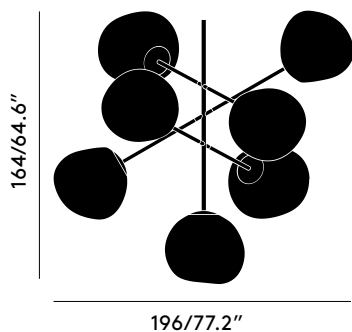

MELT LARGE CHANDELIER

COPPER	
Code	MEC02CO-CEUM4
Shade Material	Polycarbonate
Shade Finish	Mirrored
Components	7 x MES01CO 1 x LEDC02GOEU
Surface Mount	
Colour/Finish	Gold, Polished

Year of Design	2020
Finishing Process	Metallised
Environment	Indoor, IP20
Surface Mount Shape/Diameter	Dome, 25.4cm
Cable Spec	H03VVH2-F 2 x 0,75 mm² FEP/PVC
Cable Type/Length	Clear, 500cm
Light Source	7 x 6W LED Light Source Included, 220 - 240V
Max Wattage	51W
Lumens	N/A
CRI	>90
Colour Temperature	3000
Dimmability	Mains Dimmable, leading and trailing edge
Spares	7 x LEDRING02; 1 x SLD75-24VL-E
Certifications/Electrical Class	

Additionally Certified for NZ/AUS