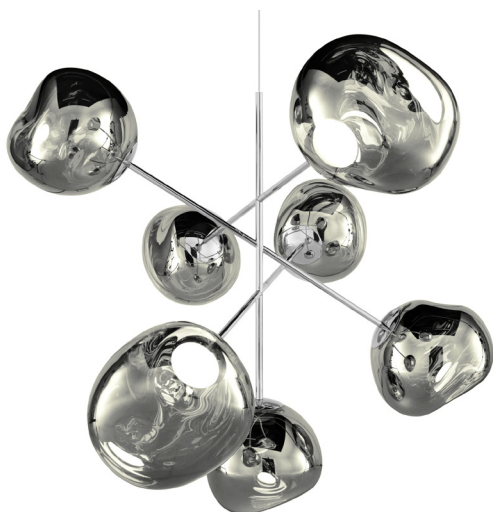

# MELT LARGE CHANDELIER

ON

OFF

A swarm, huddle, herd, cluster or bunch; there are a thousand ways of configuring our lamps to produce an extraordinary lighting arrangement. The latest additions to the MELT family include the MELT Large Chandelier, a configuration of seven organic and imperfect orbs which explode from a central hub to create a dynamic lighting sculpture of infinite reflections. Fitted with our new LED module.

## MELT LARGE CHANDELIER

<b>CHROME</b>	
<b>Code</b>	MEC02CH-CEUM4
<b>Shade Material</b>	Polycarbonate
<b>Shade Finish</b>	Mirrored
<b>Components</b>	7 x MES01CH 1 x LEDC02CHEU
<b>Surface Mount</b>	
<b>Colour/Finish</b>	Chrome, Polished

<b>Year of Design</b>	2020
<b>Finishing Process</b>	Metallised
<b>Environment</b>	Indoor, IP20
<b>Surface Mount Shape/Diameter</b>	Dome, 25.4cm
<b>Cable Spec</b>	H03VVH2-F 2 x 0,75 mm <sup>2</sup> FEP/PVC
<b>Cable Type/Length</b>	Clear, 500cm
<b>Light Source</b>	7 x 6W LED Light Source Included, 220 - 240V
<b>Max Wattage</b>	51W
<b>Lumens</b>	N/A
<b>CRI</b>	>90
<b>Colour Temperature</b>	3000
<b>Dimmability</b>	Mains Dimmable, leading and trailing edge
<b>Spares</b>	7 x LEDRING02; 1 x SLD75-24VL-E
<b>Certifications/Electrical Class</b>	

## MELT LARGE CHANDELIER

<b>COPPER</b>	
<b>Code</b>	MEC02CO-CEUM4
<b>Shade Material</b>	Polycarbonate
<b>Shade Finish</b>	Mirrored
<b>Components</b>	7 x MES01CO 1 x LEDC02GOEU
<b>Surface Mount</b>	
<b>Colour/Finish</b>	Gold, Polished