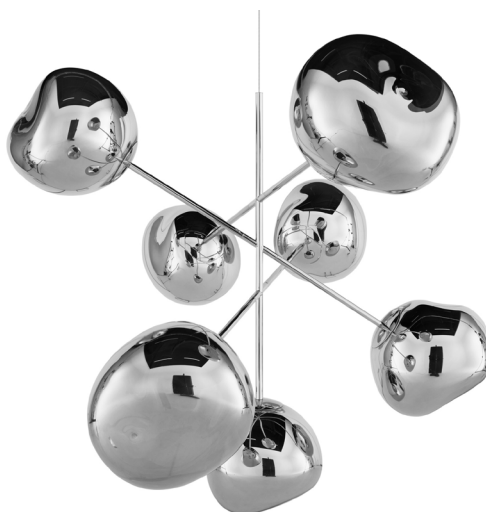

# MELT LARGE CHANDELIER

ON

OFF

A swarm, huddle, herd, cluster or bunch; there are a thousand ways of configuring our lamps to produce an extraordinary lighting arrangement. The latest additions to the MELT family include the MELT Large Chandelier, a configuration of seven organic and imperfect orbs which explode from a central hub to create a dynamic lighting sculpture of infinite reflections. Fitted with our new LED module.

## MELT LARGE CHANDELIER

<b>CHROME</b>	
<b>Code</b>	MEC02CH-CEUM4
<b>Shade Material</b>	Polycarbonate
<b>Shade Finish</b>	Mirrored
<b>Components</b>	7 x MES01CH 1 x LEDC02CHEU
<b>Surface Mount</b>	
<b>Colour/Finish</b>	Chrome, Polished

<b>Year of Design</b>	2020
<b>Finishing Process</b>	Metallised
<b>Environment</b>	Indoor, IP20
<b>Surface Mount Shape/Diameter</b>	Dome, 25.4cm
<b>Cable Spec</b>	H03VVH2-F 2 x 0,75 mm <sup>2</sup> FEP/PVC
<b>Cable Type/Length</b>	Clear, 500cm
<b>Light Source</b>	7 x 6W LED Light Source Included, 220 - 240V
<b>Max Wattage</b>	51W
<b>Lumens</b>	N/A
<b>CRI</b>	>90
<b>Colour Temperature</b>	3000
<b>Dimmability</b>	Mains Dimmable, leading and trailing edge
<b>Spares</b>	7 x LEDRING02; 1 x SLD75-24VL-E
<b>Certifications/Electrical Class</b>	