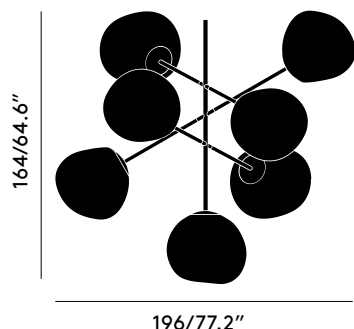

MELT LARGE CHANDELIER

GOLD Code	MEC02GO-CEUM4
Shade Material	Polycarbonate
Shade Finish	Mirrored
Components	7 x MES01G 1 x LEDC02GOEU
Surface Mount Colour/Finish	Gold, Polished

Year of Design	2020
Finishing Process	Metallised
Environment	Indoor, IP20
Surface Mount Shape/Diameter	Dome, 25.4cm
Cable Spec	H03VVH2-F 2 x 0,75 mm² FEP/PVC
Cable Type/Length	Clear, 500cm
Light Source	7 x 6W LED Light Source Included, 220 - 240V
Max Wattage	51W
Lumens	N/A
CRI	>90
Colour Temperature	3000
Dimmability	Mains Dimmable, leading and trailing edge
Spares	7 x LEDRING02; 1 x SLD75-24VL-E
Certifications/Electrical Class	

Additionally Certified for NZ/AUS