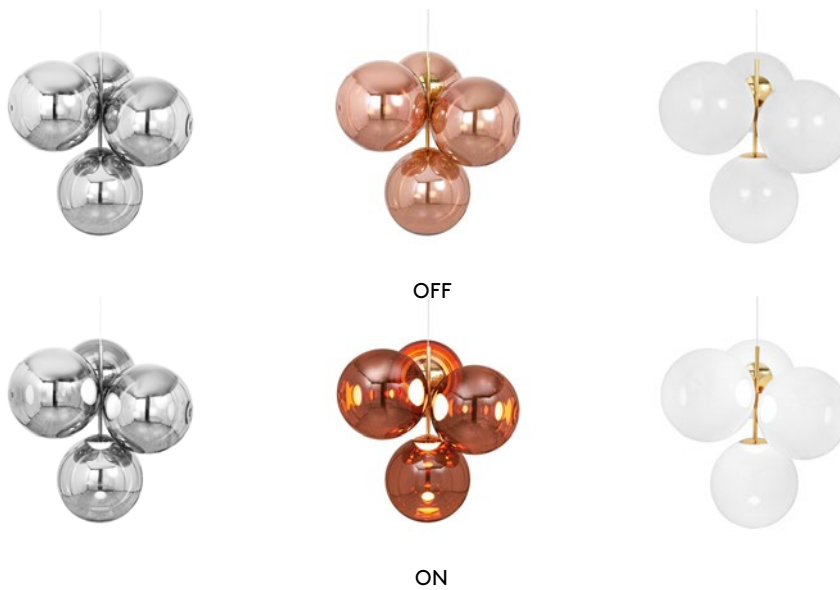

GLOBE CHANDELIER SMALL LED

In our perpetual quest for the purest forms, Globe stands out as the most minimal of the lot. The spherical orb shade, highly mirrored and perfectly reflective, reveals a multiplicity of internal reflections from the integral LED when switched on. The archetypical silhouette allows for use in any space. Globe Chandelier Small features four orbs protruding from steel tubes.

Year of Design	2019
Product Weight	9.25kg
Finishing Process	Semi-Metallised, Plated
Surface Mount Shape/Diameter	Dome, 25.4cm
Power Method	Mains
Cable Spec	H03VV-F 2 x 0,75 mm ²
Cable Type/Length	Clear, 500cm
Light Source	4 x 6W LED
Max Wattage	30W
Lumens	2300
CRI	>90
Colour Temperature	3000K
Dimmability	Mains Dimmable, Leading & Trailing Edge
Voltage	220-240V
Environment	Indoor
Spares	LEDRING02A, LEDCDRIVER01EU
Certification/Electrical Class	Certified for NZ/AUS

SILVER	
Code	GLC01CH-CEUM4
Shade Code	4 X GLS02CH
Shade Material	Polycarbonate
Shade Colour/Finish	Silver, Mirrored
Fitting Code	LEDC01CHEU (CHINA: LEDC01CHCCC)
Fitting Material	Steel
Fitting Colour/Finish	Silver, Polished
Service Offer	Collection

COPPER	
Code	GLC01CO-CEUM4
Shade Code	4 X GLS02CO
Shade Material	Polycarbonate
Shade Colour/Finish	Copper, Mirrored
Fitting Code	LEDC01GOEU (CHINA: LEDC01GOCCC)
Fitting Material	Steel
Fitting Colour/Finish	Gold, Polished
Service Offer	Collection