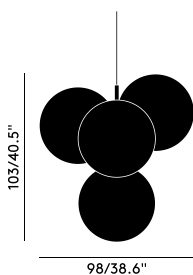

GLOBE CHANDELIER SMALL LED

In our perpetual quest for the purest forms, Globe stands out as the most minimal of the lot. The spherical orb shade, highly mirrored and perfectly reflective, reveals a multiplicity of internal reflections from the integral LED when switched on. The archetypical silhouette allows for use in any space. Globe Chandelier Small features four orbs protruding from steel tubes.

Year of Design	2019
Product Weight	9.25kg
Finishing Process	Semi-Metallised, Plated
Surface Mount Shape/Diameter	Dome, 25.4cm
Power Method	Mains
Cable Spec	H03VV-F 2 x 0,75 mm ²
Cable Type/Length	Clear, 500cm
Light Source	4 x 6W LED
Max Wattage	30W
Lumens	2300
CRI	>90
Colour Temperature	3000K
Dimmability	Mains Dimmable, Leading & Trailing Edge
Voltage	220-240V
Environment	Indoor
Spares	LEDRING02A, LEDCDRIVER01EU
Certification/Electrical Class	Certified for NZ/AUS