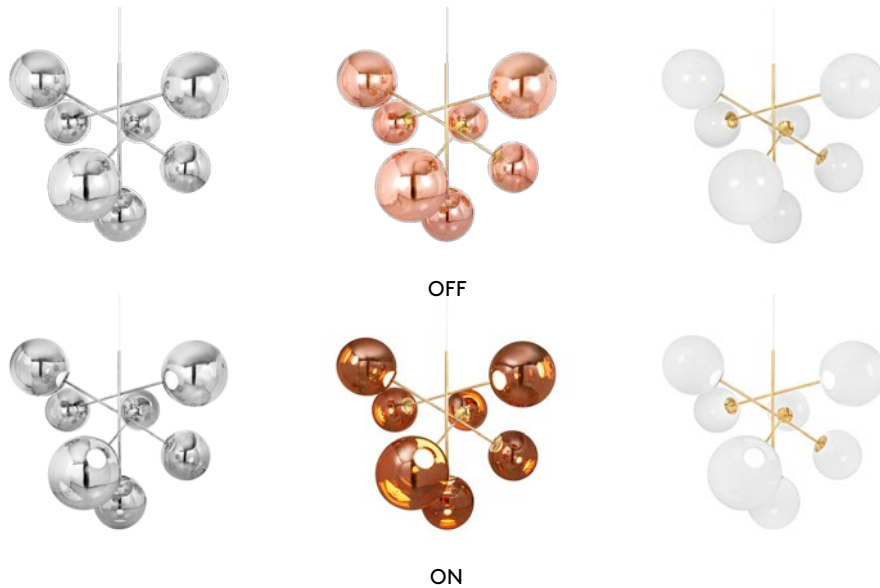

# GLOBE CHANDELIER LARGE LED

In our perpetual quest for the purest forms, Globe stands out as the most minimal of the lot. The spherical orb shade, highly mirrored and perfectly reflective, reveals a multiplicity of internal reflections from the integral LED when switched on. The archetypical silhouette allows for use in any space. Globe Chandelier Large features seven orbs protruding from steel tubes.

<b>Year of Design</b>	2019
<b>Product Weight</b>	20.20kg
<b>Finishing Process</b>	Semi-Metallised, Plated
<b>Surface Mount Shape/Diameter</b>	Dome, 25.4cm
<b>Power Method</b>	Mains
<b>Cable Spec</b>	H03VV-F 2 x 0,75 mm2
<b>Cable Type/Length</b>	Clear, 500cm
<b>Light Source</b>	7 x 6W LED
<b>Max Wattage</b>	51W
<b>Lumens</b>	3700
<b>CRI</b>	>90
<b>Colour Temperature</b>	3000K
<b>Dimmability</b>	Mains Dimmable, Leading & Trailing Edge
<b>Voltage</b>	220-240V
<b>Environment</b>	Indoor
<b>Spares</b>	LEDRING02A, LEDCDRIVER02EU
<b>Certification/Electrical Class</b>	Certified for NZ/AUS

<b>SILVER</b>	
<b>Code</b>	GLC02CH-CEUM4
<b>Shade Code</b>	7 X GLS02CH
<b>Shade Material</b>	Polycarbonate
<b>Shade Colour/Finish</b>	Silver, Mirrored
<b>Fitting Code</b>	LEDC02CHEU (CHINA: LEDC02CHCCC)
<b>Fitting Material</b>	Steel
<b>Fitting Colour/Finish</b>	Silver, Polished
<b>Service Offer</b>	Collection

<b>OPAL</b>	
<b>Code</b>	GLC02OP-CEUM4
<b>Shade Code</b>	7 X OPS0102
<b>Shade Material</b>	Polycarbonate
<b>Shade Colour/Finish</b>	Opalescent, Tinted
<b>Fitting Code</b>	LEDC02GOEU (CHINA: LEDC02GOCCC)
<b>Fitting Material</b>	Steel
<b>Fitting Colour/Finish</b>	Gold, Polished
<b>Service Offer</b>	Collection