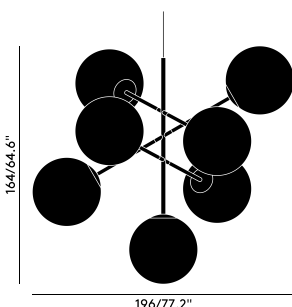

# GLOBE CHANDELIER LARGE LED

In our perpetual quest for the purest forms, Globe stands out as the most minimal of the lot. The spherical orb shade, highly mirrored and perfectly reflective, reveals a multiplicity of internal reflections from the integral LED when switched on. The archetypical silhouette allows for use in any space. Globe Chandelier Large features seven orbs protruding from steel tubes.

<b>Year of Design</b>	2019
<b>Product Weight</b>	20.20kg
<b>Finishing Process</b>	Semi-Metallised, Plated
<b>Surface Mount Shape/Diameter</b>	Dome, 25.4cm
<b>Power Method</b>	Mains
<b>Cable Spec</b>	H03VV-F 2 x 0,75 mm2
<b>Cable Type/Length</b>	Clear, 500cm
<b>Light Source</b>	7 x 6W LED
<b>Max Wattage</b>	51W
<b>Lumens</b>	3700
<b>CRI</b>	>90
<b>Colour Temperature</b>	3000K
<b>Dimmability</b>	Mains Dimmable, Leading & Trailing Edge
<b>Voltage</b>	220-240V
<b>Environment</b>	Indoor
<b>Spares</b>	LEDRING02A, LEDCDRIVER02EU
<b>Certification/Electrical Class</b>	Certified for NZ/AUS