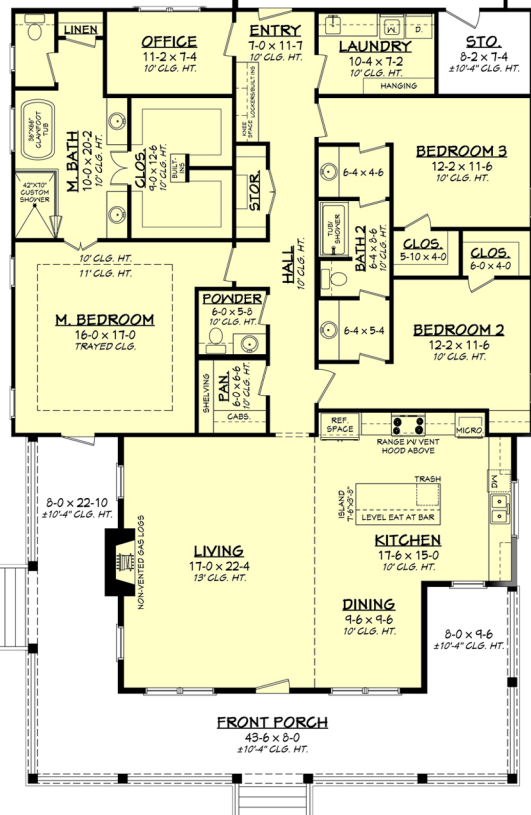

Designing Homes
HOUSE PLAN ZONE
 Building Relationships

Floor Plan

Parks Edge House Plan

2444-S

- 🏠 2444 Sq Ft.
- 🏠 1 Stories
- 🛏️ 3 Bedrooms
- 📏 46-6 Width
- 🚿 2.5 Bathrooms
- 📏 104-6 Depth

Phone: 601.336.3254 sales@hpzplans.com
<https://hpzplans.com/products/parks-edge-house-plan>