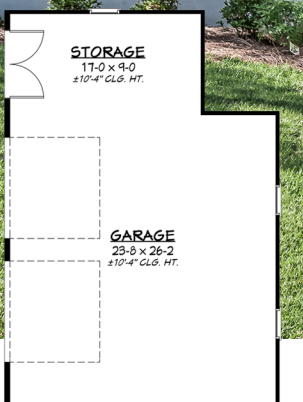

Designing Homes
HOUSE PLAN ZONE
 Building Relationships

Floor Plan

Parks Edge House Plan

2444-S

- 🏠 2444 Sq Ft.
- 🏠 1 Stories
- 🛏️ 3 Bedrooms
- 📏 46-6 Width
- 🚿 2.5 Bathrooms
- 📏 104-6 Depth

Phone: 601.336.3254 sales@hpzplans.com
<https://hpzplans.com/products/parks-edge-house-plan>