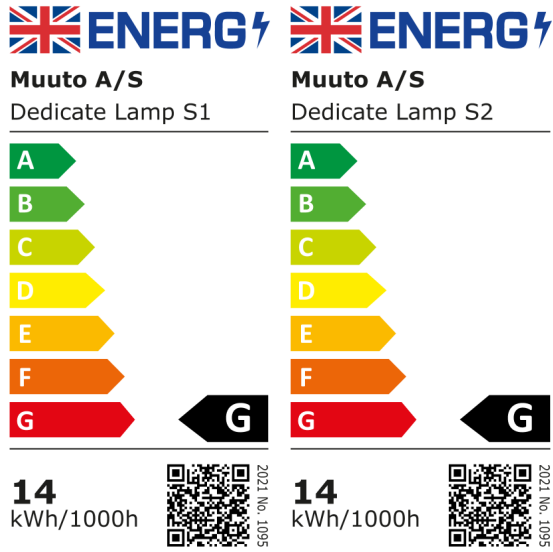

Dedicate Table Lamp

Lamp rating

	L2	L2 w. Clamp	L2 w. Pin	SI
Voltage	120-240V	120-240V	120-240V	120-240V
Frequency	50Hz	50Hz	50Hz	50Hz
IP Rating	IP20	IP20	IP20	IP20
Classification	II	II	II	II
Socket	Integrated LED	Integrated LED	Integrated LED	Integrated LED
	SI w. Clamp	SI w. Pin	S2	S2 w. Clamp
Voltage	120-240V	120-240V	120-240V	120-240V
Frequency	50Hz	50Hz	50Hz	50Hz
IP Rating	IP20	IP20	IP20	IP20
Classification	II	II	II	II
Socket	Integrated LED	Integrated LED	Integrated LED	Integrated LED
	S2 w. Pin			
Voltage	120-240V			
Frequency	50Hz			
IP Rating	IP20			
Classification	II			
Socket	Integrated LED			

Dedicate Table Lamp

Energy Label

Muuto A/S
Dedicate Lamp L2

Tests, Labels & Certifications

Electromagnetic
Compatibility

Safety & Regulations

Electromagnetic Compatibility (EMC)

ECO Design Directive
Restriction of Hazardous Substances Directive (RoHS)