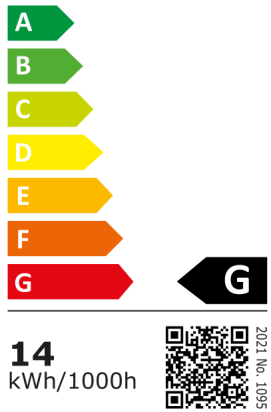

Dedicate Table Lamp

Lamp rating

	L2	L2 w. Clamp	L2 w. Pin	SI
Voltage	120-240V	120-240V	120-240V	120-240V
Frequency	50Hz	50Hz	50Hz	50Hz
IP Rating	IP20	IP20	IP20	IP20
Classification	II	II	II	II
Socket	Integrated LED	Integrated LED	Integrated LED	Integrated LED
	SI w. Clamp	SI w. Pin	S2	S2 w. Clamp
Voltage	120-240V	120-240V	120-240V	120-240V
Frequency	50Hz	50Hz	50Hz	50Hz
IP Rating	IP20	IP20	IP20	IP20
Classification	II	II	II	II
Socket	Integrated LED	Integrated LED	Integrated LED	Integrated LED
	S2 w. Pin			
Voltage	120-240V			
Frequency	50Hz			
IP Rating	IP20			
Classification	II			
Socket	Integrated LED			

Light source specification

	L2	L2 w. Clamp	L2 w. Pin	SI
Item	Integrated LED	Integrated LED	Integrated LED	Integrated LED
Watt	14W	14W	14W	14W
Lumen	750lm	750lm	750lm	750lm
Lumen Maintenance	35.000h	35.000h	35.000h	35.000h
Kelvin	3000K	3000K	3000K	3000K
CRI	>90	>90	>90	>90
Dimmable	Yes	Yes	Yes	Yes
	SI w. Clamp	SI w. Pin	S2	S2 w. Clamp
Item	Integrated LED	Integrated LED	Integrated LED	Integrated LED
Watt	14W	14W	14W	14W
Lumen	750lm	750lm	750lm	750lm
Lumen Maintenance	35.000h	35.000h	35.000h	35.000h
Kelvin	3000K	3000K	3000K	3000K
CRI	>90	>90	>90	>90
Dimmable	Yes	Yes	Yes	Yes
	S2 w. Pin			
Item	Integrated LED			
Watt	14W			
Lumen	750lm			
Lumen Maintenance	35.000h			
Kelvin	3000K			
CRI	>90			
Dimmable	Yes			

Dedicate Table Lamp

Energy Label

Muuto A/S
Dedicate Lamp L2

Tests, Labels & Certifications

Electromagnetic
Compatibility

Safety & Regulations

Electromagnetic Compatibility (EMC)

ECO Design Directive
Restriction of Hazardous Substances Directive (RoHS)