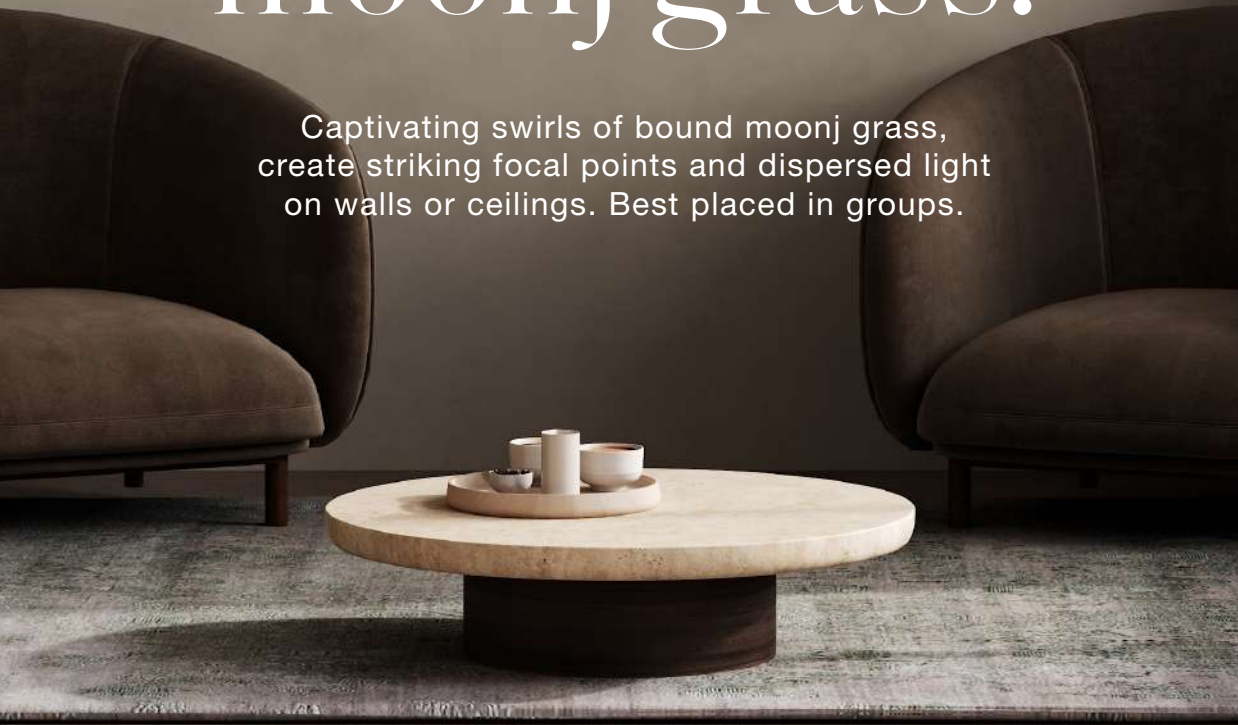

BH-RA-DIP12-N | £109

43 cm x 32 cm x 32 cm

Vase

BOHO

NATURAL

BH-RA-VAP11-N | £109

48 cm x 29 cm x 29 cm

Natural moonj grass.

Captivating swirls of bound moonj grass, create striking focal points and dispersed light on walls or ceilings. Best placed in groups.

13" Round

MOONJ

BROWN

MO-NG-RWLFM13-BR | £79

33 cm x 33 cm x 13 cm

18" Round