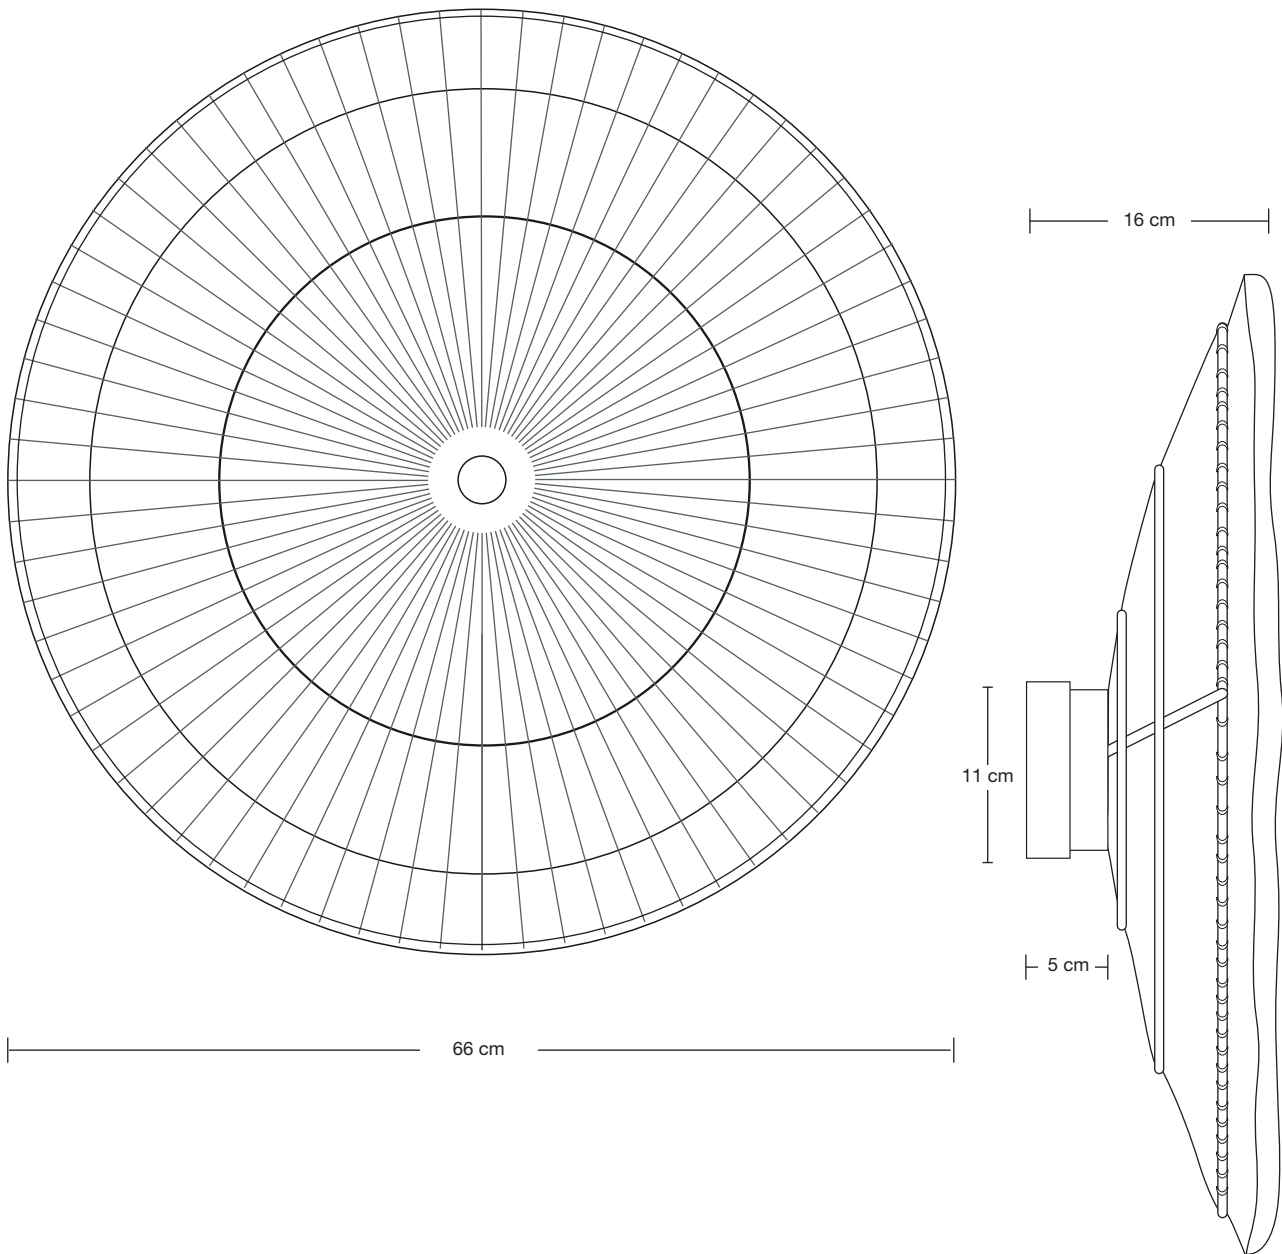

DIMENSIONS

H: 33 cm x W: 33 cm x D: 13 cm

SHADE DIAMETER: 33 cm / 12.9"

SHADE HEIGHT: 13 cm / 5.1"

ROSE DIAMETER: 11 cm / 4.3"

ROSE HEIGHT: 5 cm / 1.9"

Moonj natural grass round wall light/flush mount - 18 inch

Bulb Required: Standard screw (E27) fitting, max 40W.

WEIGHT: 1.13 kg

INFORMATION

PRODUCT CODE: MO-NG-RWLFM18-BR

FINISHES: Brown

WALL MOUNT: Brass

Ready to be installed, installation required.

Wall mount screws not included.

DIMENSIONS

H: 47 cm x W: 47 cm x D: 16 cm

SHADE DIAMETER: 47 cm / 18.5"

SHADE HEIGHT: 16 cm / 6.2"

ROSE DIAMETER: 11 cm / 4.3"

ROSE HEIGHT: 5 cm / 1.9"

Moonj natural grass round wall light/flush mount - 26 inch

DIMENSIONS

H: 66 cm x W: 66 cm x D: 16 cm

SHADE DIAMETER: 66 cm / 25.9"

SHADE HEIGHT: 16 cm / 6.2"

ROSE DIAMETER: 11 cm / 4.3"

ROSE HEIGHT: 5 cm / 1.9"