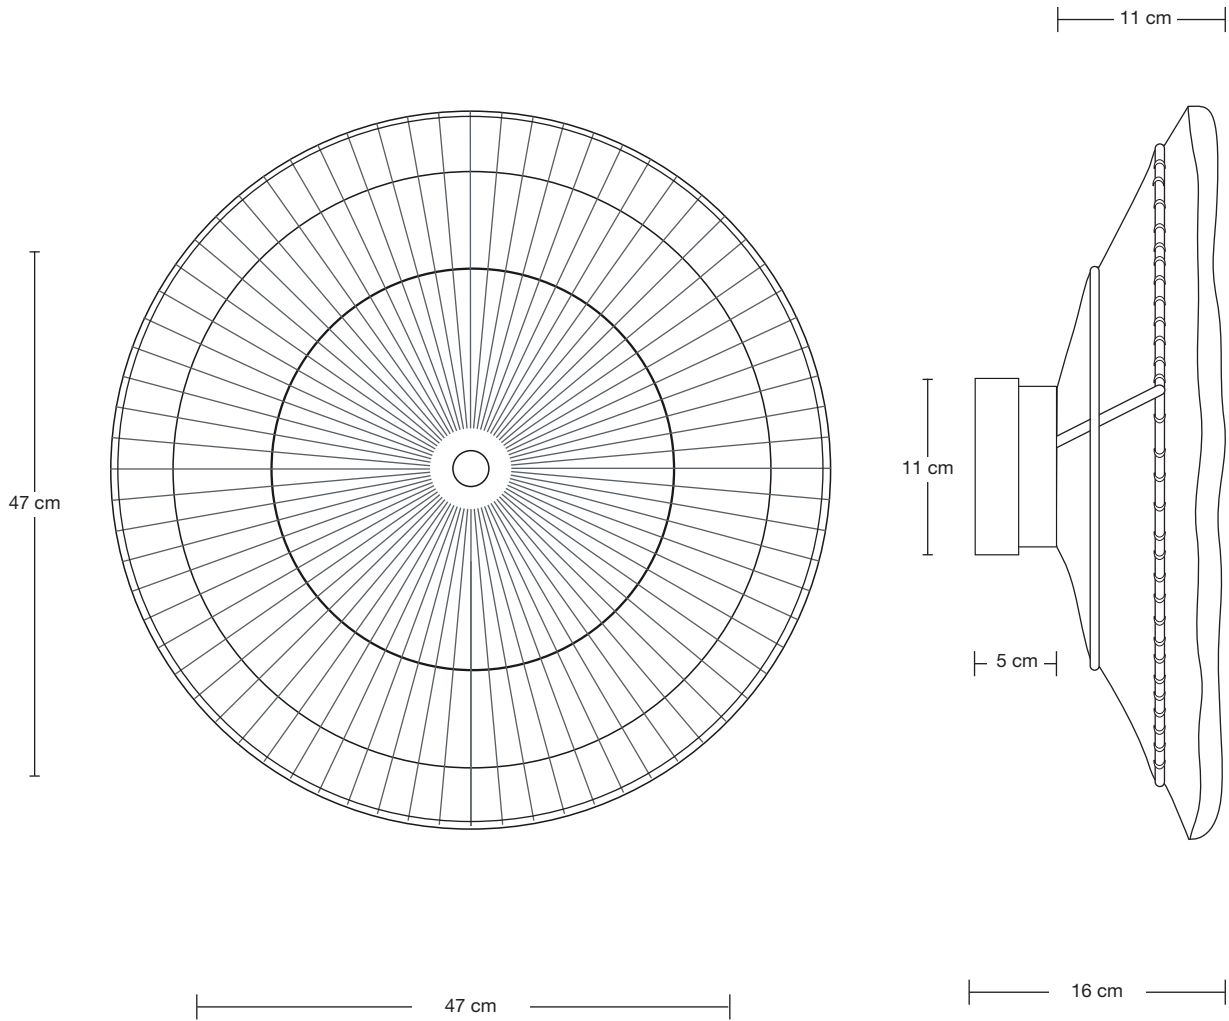

Bulb Required: Standard screw (E27) fitting, max 40W.

WEIGHT: 0.73 kg

INFORMATION

PRODUCT CODE: MO-NG-RWLFM13-BR

FINISHES: Brown

WALL MOUNT: Brass

Ready to be installed, installation required.

Wall mount screws not included.

DIMENSIONS

H: 33 cm x W: 33 cm x D: 13 cm

SHADE DIAMETER: 33 cm / 12.9"

SHADE HEIGHT: 13 cm / 5.1"

ROSE DIAMETER: 11 cm / 4.3"

ROSE HEIGHT: 5 cm / 1.9"

Moonj natural grass round wall light/flush mount - 18 inch

DIMENSIONS

H: 47 cm x W: 47 cm x D: 16 cm

SHADE DIAMETER: 47 cm / 18.5"

SHADE HEIGHT: 16 cm / 6.2"

ROSE DIAMETER: 11 cm / 4.3"

ROSE HEIGHT: 5 cm / 1.9"

Moonj natural grass round wall light/flush mount - 26 inch

DIMENSIONS

H: 66 cm x W: 66 cm x D: 16 cm

SHADE DIAMETER: 66 cm / 25.9"

SHADE HEIGHT: 16 cm / 6.2"

ROSE DIAMETER: 11 cm / 4.3"

ROSE HEIGHT: 5 cm / 1.9"