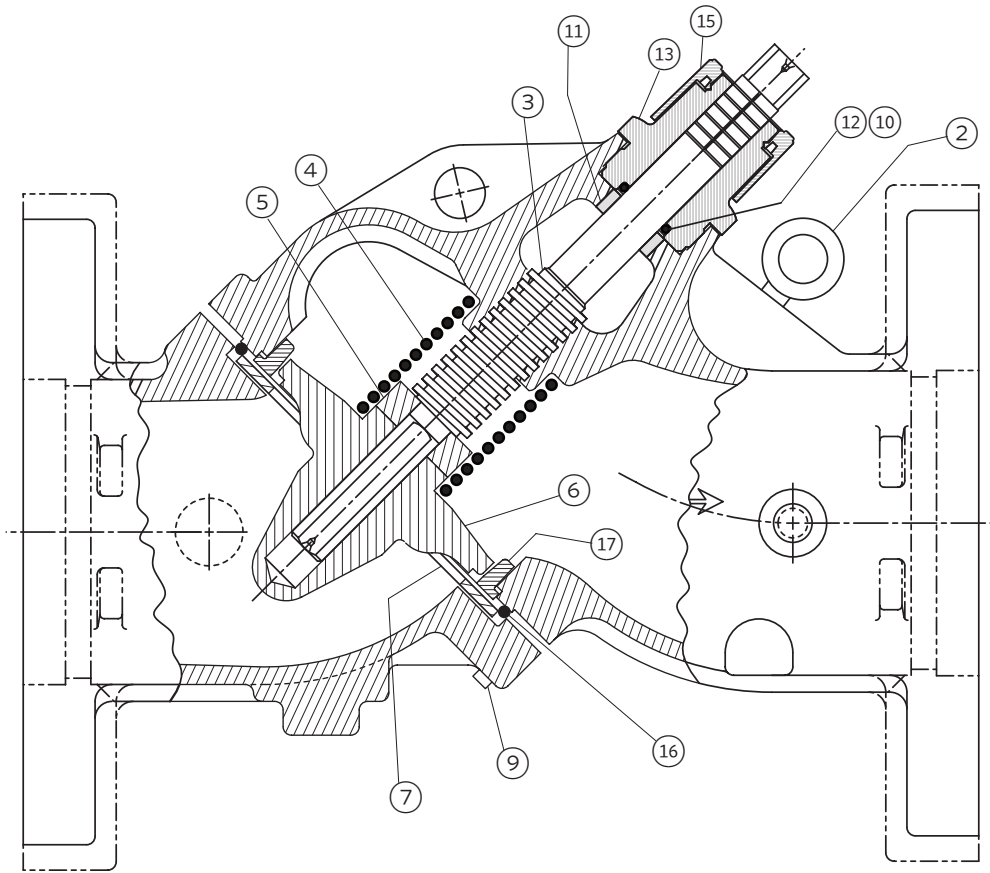

2.0 FTV STRAIGHT FLANGED 14" TO 24"

TYPICAL SECTION VIEW

ITEM	DESCRIPTION	PAGE
1	Disc & holder assembly, EPDM	10
2	Gasket, cover	10
3	Packing, EPDM	10

ITEM 1: DISC & HOLDER ASSEMBLY, EPDM

FTV SIZE	PART NUMBER
14"	870200-014
16"	870200-016
18"	870200-018
20"	870200-020
24"	870200-024

ITEM 2: GASKET, COVER

FTV SIZE	PART NUMBER
14"	870300-014
16"	870300-016
18"	870300-018
20"	870300-020
24"	870300-024

ITEM 3: PACKING, EPDM

FTV SIZE	PART NUMBER
14"	870400-014
16"	870400-016
18"	870400-018
20"	870400-020
24"	870400-024

3.0 FTV GROOVED 2½" TO 12"

TYPICAL SECTION VIEW

ITEM	DESCRIPTION	PAGE
2	Eye bolt	12
3	Shaft	12
4	Spring	12
5	Spacer	12
6	Disc	12
7	Seat	12
9	Capscrew	13

ITEM	DESCRIPTION	PAGE
10	Gasket	13
11	Bushing	13
12	O-ring	13
13	Bonnet	13
14	Cap-sleeve (not shown)	13
15	Sleeve	14
16	O-ring body	14