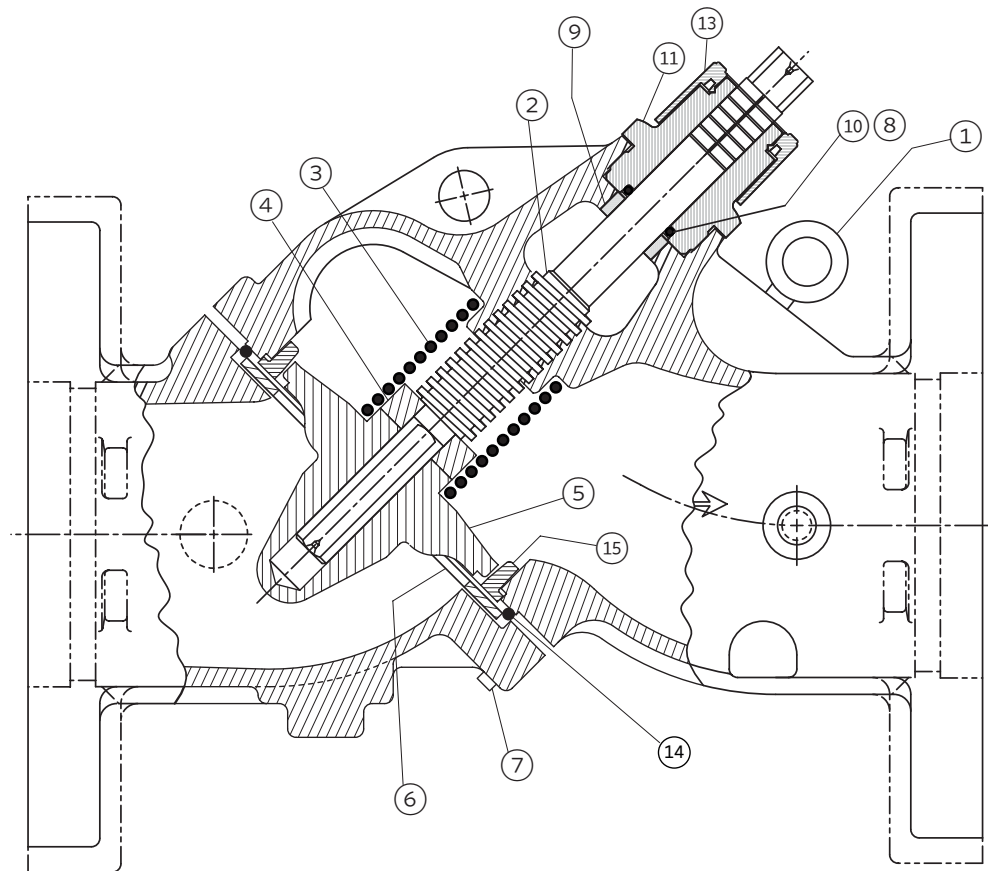

Grooved and flanged Flo-Trex valves

Parts list

File No: 6035.25
Date: JANUARY 15, 2021
Supersedes: 6035.25
Date: APRIL 04, 2017

—

—

—

—

CONTENTS

1.0	FTV flanged 2½" to 12"	4
2.0	FTV straight flanged 14" to 24"	9
3.0	FTV grooved 2½" to 12"	11

1.0 FTV FLANGED 2½" TO 12"

TYPICAL SECTION VIEW

ITEM	DESCRIPTION	PAGE
1	Eye bolt	4
2	Shaft	4
3	Spring	4
4	Spacer	4
5	Disc	6
6	Seat	6
7	Capscrew	6
8	Gasket	6

ITEM	DESCRIPTION	PAGE
9	Bushing	7
10	O-ring	7
11	Bonnet	7
12	Cap-sleeve (not shown)	7
13	Sleeve	8
14	O-ring body	8
15	Seat guide	8

ITEM 1: EYE BOLT

FTV SIZE	PART NUMBER
ANSI 125	
2½"	N/A
3"	N/A
4"	N/A
5"	N/A
6"	N/A
8"	911900-124
10"	911900-124
12"	911900-124
ANSI 250	
8"	911900-124
10"	911900-124
12"	911900-124