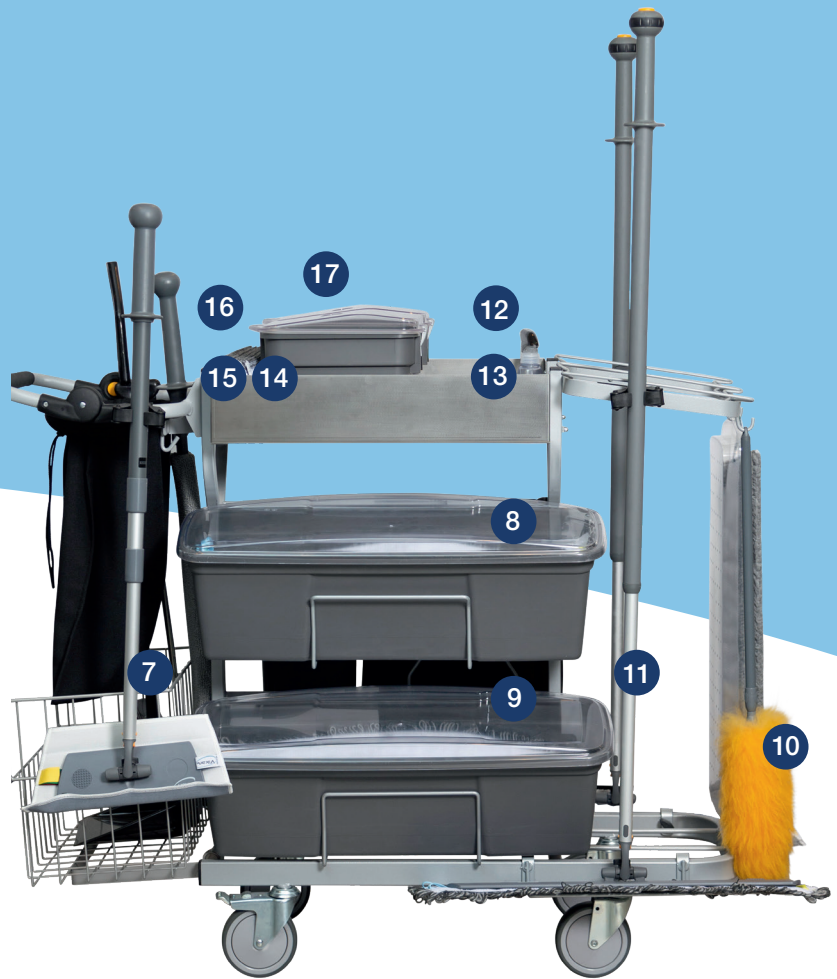

Office Cleaning System 60 cm 990122

- 1 Top adjustable handle 296218 with 60 cm Mop frame 374318.
- 2 Dry mop 60 cm. 547160 + Prep. lid 60 cm. 581310
- 3 12 litre box for utilities, place detail brush 44015 inside when not in use.
- 4 Dustpan set 559518
- 5 Interior mop handle 377018 with interior mop 548400
- 6 Laundry bag for used cloth and mops.

Office Cleaning System 60 cm 990122

- 7 Short handle 295610 with 25 cm Mop frame 374118
- 8 10 clean ready to use 60 cm mops
- 9 10 clean ready to use 60 cm mops
- 10 Wool duster 454210
- 11 Top adjustable handle 296218 with 60 cm Mop frame 374318.
- 12 Spray bottle containing water 581210
- 13 Utility Belt 587000, when not in use
- 14 Window-mops 549125
- 15 Dry 25 cm Mop for interior cleaning 547625
- 16 Dry Lustre cloths 691540
- 17 Ready to use cloth