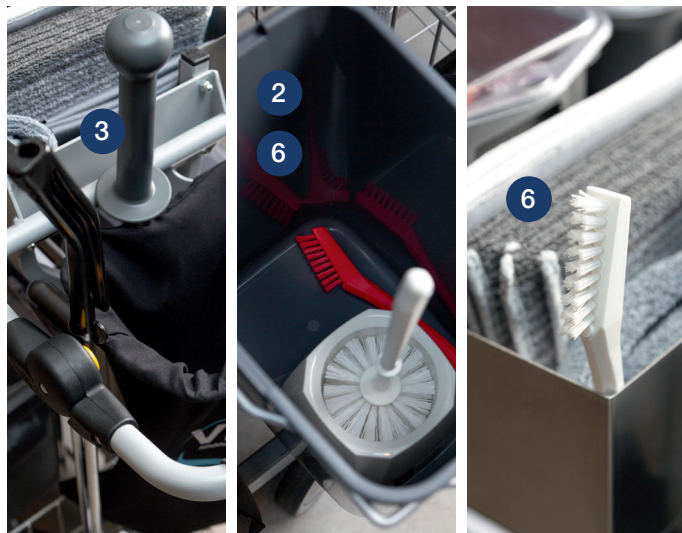

Restroom Cleaning System 60 cm 990125

- 1 Short telescopic handle 295610 with 25 cm Mop frame 374118
- 2 12 litre box for utilities, place; detail brush 44014, toilet brush and toilet brush bucket inside when not in use
- 3 Interior mop handle 377018 with interior mop 548400
- 4 Dustpan set 559518
- 5 Laundry bag for used cloth and mops
- 6 Detail brush 44015
- 7 60 cm. Prep. Lid 581310

Restroom Cleaning System 60 cm 990125

- 8 Short handle 295610 with 25 cm Mop frame 374118
- 9 10 clean ready to use 60 cm mops
- 10 10 clean ready to use 60 cm mops
- 11 Top adjustable handle 296218 with 60 cm Mop frame 374318.
- 12 Wool duster 454210
- 13 Spray bottles containing water 581210
- 14 Utility Belt 587000, when not in use
- 15 Dry 25 cm Window-mops 549125
- 16 Dry 25 cm for interior cleaning
- 17 Dry Lustre cloths
- 18 Dry interior mop 548400
- 19 Ready to use cloth