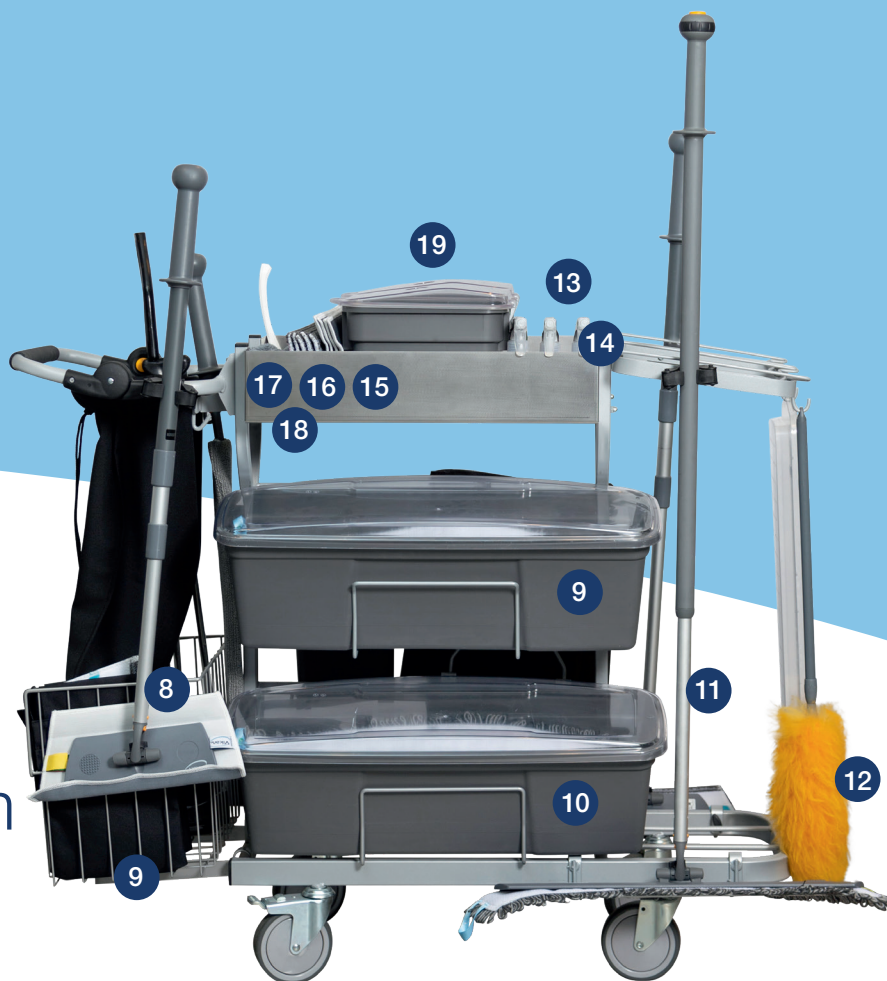

Restroom Cleaning System 60 cm 990125

- 1 Short telescopic handle 295610 with 25 cm Mop frame 374118
- 2 12 litre box for utilities, place; detail brush 44014, toilet brush and toilet brush bucket inside when not in use
- 3 Interior mop handle 377018 with interior mop 548400
- 4 Dustpan set 559518
- 5 Laundry bag for used cloth and mops
- 6 Detail brush 44015
- 7 60 cm. Prep. Lid 581310

Restroom Cleaning System 60 cm 990125

- 8 Short handle 295610 with 25 cm Mop frame 374118
- 9 10 clean ready to use 60 cm mops
- 10 10 clean ready to use 60 cm mops
- 11 Top adjustable handle 296218 with 60 cm Mop frame 374318.
- 12 Wool duster 454210
- 13 Spray bottles containing water 581210
- 14 Utility Belt 587000, when not in use
- 15 Dry 25 cm Window-mops 549125
- 16 Dry 25 cm for interior cleaning
- 17 Dry Lustre cloths
- 18 Dry interior mop 548400
- 19 Ready to use cloth