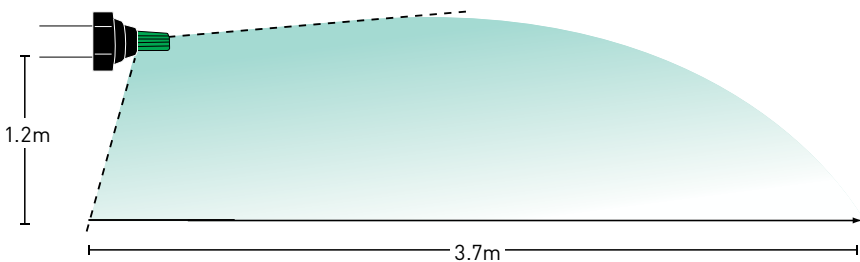

### HYPRO BOOMLESS NOZZLES

Eliminate the need for a spraying boom with the durable boomless nozzle that provides efficient spray.

- Ideal for applications where a conventional boom cannot be used due to obstacles, such as power poles, fences, trees, etc.
- Common uses include orchard, vineyard, forestry, pasture, turf and golf course spraying, as well as maintaining fence lines
- Designed for herbicide or fertiliser application
- Coarse droplet size, excellent low drift option while extending spray reach
- Maintains a consistent and adjustable spray swath over a pressure range of 30-60 PSI
- Includes quick connect cap and gasket for easy handling
- Excellent durability and low maintenance
- Also available as a spray kit (see page 29)

PICTURED  
M99-75 WITH TWO  
FC-XT010 NOZZLES

CODE	PRESSURE	L/MIN	SWATH WIDTH	L/HA				CAT
				6 KM/H	8 KM/H	12 KM/H	16 KM/H	
FC-XT010	2 Bar/30psi	3.2	3.7	83	62	41	31	B
FC-XT020	2 Bar/30psi	6.4	4.8	134	101	67	50	B
FC-XT024	2 Bar/30psi	7.7	4.9	158	118	79	59	B