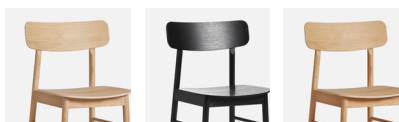

SOMA DINING CHAIR

DESIGNED BY KASPER NYMAN

The soma chair is kept to its bare minimum. The sleek lines of the seat and back are comfortably embraced by the softness of the legs and the elegant joints. Created with traditional techniques suitable to modern spaces. The design of the soma is rooted in the classic Scandinavian design heritage with a new interpretation of simplicity and functionality.

LAUNCH
2023

CATEGORY
Seating - general use

MATERIALS
Oak/ash veneer, plywood, solid oak/ash

SEAT
Plywood with oak/ash veneer

LEGS / APRON
Solid oak/ash

ASSEMBLY
Fully assembled

CERTIFICATES
EN 16139:2013 (Non-domestic)
for general use

FELT GLIDES
Included

PACKAGING DIMENSIONS
L 605 x D 545 x H 1005 MM
L 23.8 x D 21.5 x H 39.6 "

MAINTENANCE
For daily care, wipe off with a clean,
moist cloth followed by a soft dry cloth

DIMENSIONS

L 473 x D 486 x H 787 / S-H 449 MM
L 18.6 x D 19.1 x H 30.9 / S-H 17.7 "