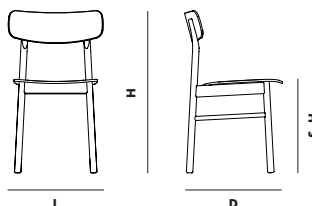

FELT GLIDES
Included

PACKAGING DIMENSIONS
L 605 x D 545 x H 1005 MM
L 23.8 x D 21.5 x H 39.6 "

MAINTENANCE
For daily care, wipe off with a clean,
moist cloth followed by a soft dry cloth

DIMENSIONS

L 473 x D 486 x H 787 / S-H 449 MM
L 18.6 x D 19.1 x H 30.9 / S-H 17.7 "