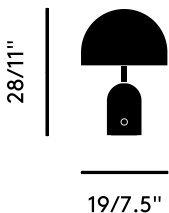

SILVER

Code	BEPO01SSUN
Shade Material	Acrylonitrile Butadiene Styrene (ABS)
Shade Colour/Finish	Silver, Mirrored
Base Material	Acrylonitrile Butadiene Styrene (ABS)
Base Colour/Finish	Silver, Polished
Service Offer	New