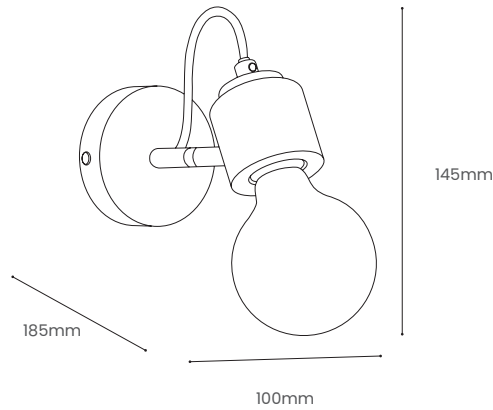

ELIN WALL LIGHT

Product Specification

Tom Raffield

Elin Wall Light

Introducing the Bough Lighting Range – a captivating fusion of artistry and functionality. Inspired by nature’s graceful sway and the subtle dance of light and shadow, each piece can be effortlessly adjusted to cast light precisely where you need it.

Harness the beauty of light in motion with the Elin Wall Light. This thoughtfully designed wooden wall light embraces change, allowing you to adjust the direction of its boundless, welcoming glow. An oak branch grows proudly from a round wooden base to create a unique wooden wall light that offers unparalleled flexibility and elegance. Perfect for cosy reading nooks, hardworking hallways, or bustling kitchens, this handcrafted light adapts to your needs and style.

Dynamic lighting for dynamic living.

Product Type : Wall Light	SKU	Wood types	Dimensions L x W x H (mm)		Weight (kg)	
			Unboxed	Boxed	Unboxed	Boxed
Elin Wall Light : Plug and switch	TR-ELIN-WL-O	Oak	100 x 185 x 145	250 x 200 x 147	0.5	0.9
Materials	Oak				Other materials -	
Finish	Finished with a blend of natural wax oils to give a protective, hardwearing and beautiful finish.					
Wiring kit options Hardwired	Oak bulb holder with electrical connection block	Wiring kit option 1 connection block included E27 (240v)	Flex Flex colour: Offwhite	Recommended light bulb Max 25W LED		
Care information	Dusting your light regularly and with a light feather duster should keep your light looking clean, otherwise wipe with a damp cloth and remove any moisture with a dry cloth. Gentle furniture polishes can also be used.					
Additional information	- Suitable for use on 240v circuits. - Installation instructions and fixings included. This product can be plugged straight into a 240v outlet. - If hardwiring into the main supply, this product must be installed by a qualified electrician.					

Tom Raffield Ltd, F3 Church View Business Park, Bickland Water Rd, Falmouth TR11 4FZ, UK
tomraffield.com contact@tomraffield.com +44 (0) 1326 722725 #tomraffield @tomraffield

Due to the character of handcrafted natural products, all dimensions are approximate. Wood colour may slightly vary.
All products, prices and leadtimes are correct at time of print and are subject to change without notice.