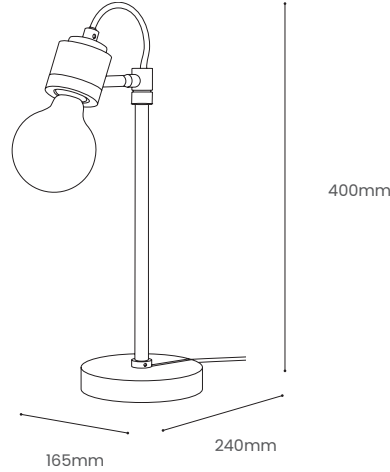

# ELIN TABLE LIGHT

## Product Specification

Tom Raffield

Elin Table Light

Introducing the Bough Lighting Range – a captivating fusion of artistry and functionality. Inspired by nature’s graceful sway and the subtle dance of light and shadow, each piece can be effortlessly adjusted to cast light precisely where you need it.

Harness the beauty of light in motion with the Elin Table Light. This thoughtfully designed wooden desk light embraces change, allowing you to not only control the direction of its glow, but also offers height adjustment along its robust, sustainably sourced oak foundations. Perfect for cosy reading nooks, handy hallway consoles, or blissful bedside tables, this handcrafted light adapts to your needs and style.

Dynamic lighting for dynamic living.

Product Type : Table Light	SKU	Wood types	Dimensions L x W x H (mm)		Weight (kg)	
			Unboxed	Boxed	Unboxed	Boxed
Elin Table Light	TR-ELIN-TBL-O	Oak	240 x 165 x 400	500 x 300 x 160	0.95	1.6
Materials	Oak 				Other materials	
Finish	Finished with a blend of natural wax oils to give a protective, hardwearing and beautiful finish.					
Wiring kit options	Oak bulb holder with black inline switch and plug 	Wiring kit Plastic inline switch E27 (240v)	Flex Flex colour: Offwhite Cable length: 228cm from plug to bulb holder	Recommended light bulb Max 25W LED		
Care information	Dusting your light regularly and with a light feather duster should keep your light looking clean, otherwise wipe with a damp cloth and remove any moisture with a dry cloth. Gentle furniture polishes can also be used.					
Additional information	<ul style="list-style-type: none"> <li>Suitable for use on 240v circuits.</li> <li>This product can be plugged straight into a 240v outlet.</li> </ul>					