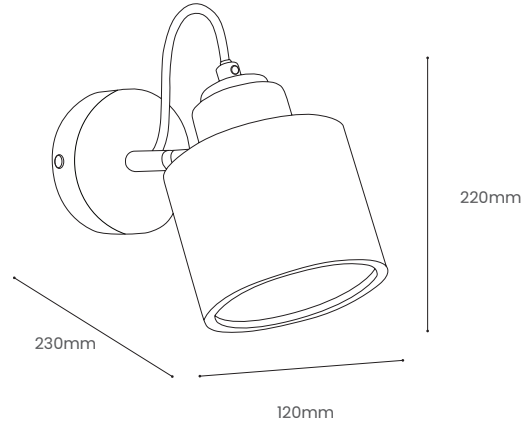

SPIRE WALL LIGHT

Product Specification

Tom Raffield

Spire Wall Light

Introducing the Bough Lighting Range – a captivating fusion of artistry and functionality. Inspired by nature’s graceful sway and the subtle dance of light and shadow, each piece can be effortlessly adjusted to cast light precisely where you need it.

Handcrafted with precision, the wooden Spire Wall Light welcomes change, allowing you to adjust the direction of the glowing spotlight. An oak branch proudly grows from a round wooden base, to showcase our minimalist Kanna Shade which diffuses a serene glow upon its surroundings. Perfect for adding focused light to a bustling hallway or kitchen workspace, the Spire Wall Light seamlessly adapts to suit your space.

Dynamic lighting for dynamic living.

Product Type : Wall Light	SKU	Wood types	Dimensions L x W x H (mm)		Weight (kg)	
			Unboxed	Boxed	Unboxed	Boxed
Spire Wall Light : Plug and switch	TR-SPIR-WL-O	Oak	120 x 230 x 220	250 x 200 x 147	0.55	0.9
Materials	Oak 				Other materials -	
Finish	Finished with a blend of natural wax oils to give a protective, hardwearing and beautiful finish.					
Wiring kit options Hardwired	Oak bulb holder with electrical connection block 	Wiring kit option 1 connection block included E27 (240v)	Flex Flex colour: Offwhite 	Recommended light bulb Max 25W LED		
Care information	Dusting your light regularly and with a light feather duster should keep your light looking clean, otherwise wipe with a damp cloth and remove any moisture with a dry cloth. Gentle furniture polishes can also be used.					
Additional information	<ul style="list-style-type: none"> Suitable for use on 240v circuits. Installation instructions and fixings included. This product can be plugged straight into a 240v outlet. If hardwiring into the main supply, this product must be installed by a qualified electrician. 					