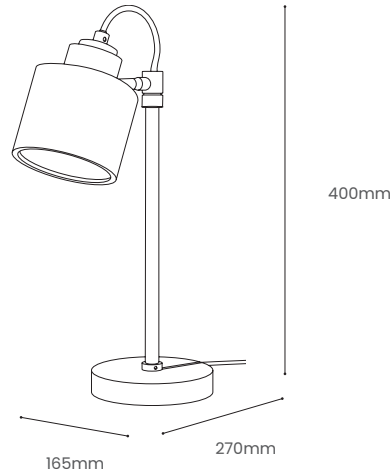

SPIRE TABLE LIGHT

Product Specification

Tom Raffield

Spire Table Light

Introducing the Bough Lighting Range – a captivating fusion of artistry and functionality. Inspired by nature’s graceful sway and the subtle dance of light and shadow, each piece can be effortlessly adjusted to cast light precisely where you need it.

Handcrafted with precision, this wooden desk light welcomes change, allowing you to not only control the direction of the boundless glow, but also offers height adjustment along its robust, sustainably sourced wooden foundations. An oak branch grows proudly from a round wooden base to showcase our minimalist Kanna Shade, which diffuses a serene glow upon its surroundings. Perfect for adding focused light to reading nooks, workspaces, or bedside tables, the Spire Table Light seamlessly adapts to suit your space.

Dynamic lighting for dynamic living.

Product Type : Table Light	SKU	Wood types	Dimensions L x W x H (mm)		Weight (kg)	
			Unboxed	Boxed	Unboxed	Boxed
Spire Table Light	TR-SPIR-TBL-O	Oak	270 x 165 x 400	500 x 300 x 160	1.0	1.7
Materials	Oak 				Other materials	
Finish	Finished with a blend of natural wax oils to give a protective, hardwearing and beautiful finish.					
Wiring kit options	Oak bulb holder with black inline switch and plug 	Wiring kit	Flex	Recommended light bulb		
		Plastic inline switch	Flex colour: Offwhite 	Max 25W LED		
		E27 (240v)	Cable length: 228cm from plug to bulb holder			
Care information	Dusting your light regularly and with a light feather duster should keep your light looking clean, otherwise wipe with a damp cloth and remove any moisture with a dry cloth. Gentle furniture polishes can also be used.					
Additional information	<ul style="list-style-type: none"> Suitable for use on 240v circuits. This product can be plugged straight into a 240v outlet. 					