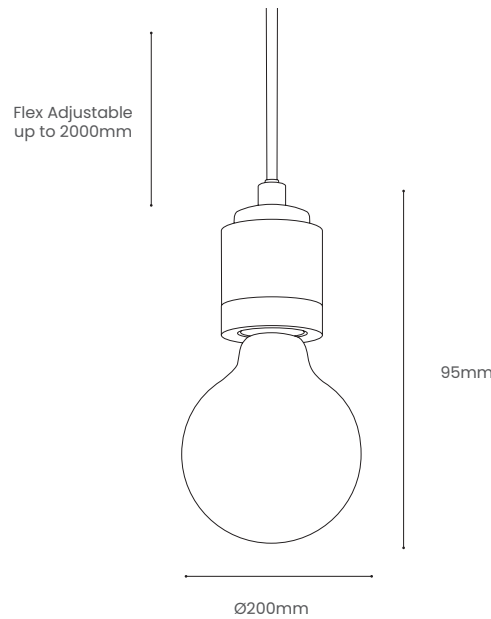

NORDEN – ELVA PENDANT

Product Specification

Tom Raffield

Norden Elva Pendant

Inspired by the glowing purpose of the Northern Star, the Norden Lighting Range combines minimalism and infinite wonder. Marrying beautiful oak and an exquisite, exposed bulb, this lighting range transforms your home with a stunning focal point that echoes the astral world.

The Norden Elva Pendant combines our timeless oak ceiling kit with the versatile Elva bulb. Ideal for compact spaces or creating a striking feature with multiples, the Elva bulb is both iconic and adaptable. Whether enhancing existing fixtures or introducing a new dynamic element, this pendant brings warmth and charm to any interior.

Your home's guiding light.

Product Type : Ceiling Kit	SKU	Wood types	Dimensions L x W x H (mm)		Weight (kg)	
			Unboxed	Boxed	Unboxed	Boxed
Norden Elva Pendant	TR-NORD-O-TALA-EL		Bulb Holder & Bulb 200 x 95	250 x 200 x 147	0.5	0.85
Materials	Oak bulb holder, cord material flex, oak ceiling rose, metal internal components 				Other materials -	
Finish	Finished with a blend of natural wax oils to give a protective, hardwearing and beautiful finish.					
Wiring information	Oak ceiling rose and bulb holder 	Ceiling kit Ceiling rose: Ø100mm E27 (240v)	Flex Flex colour: Offwhite Flex length: 2m (Adjustable)	Recommended light bulb Max 25W LED		
Care information	Dusting your light regularly and with a light feather duster should keep your light looking clean, otherwise wipe with a damp cloth and remove any moisture with a dry cloth. Gentle furniture polishes can also be used.					
Additional information	<ul style="list-style-type: none"> This ceiling kit can be used with your existing E27 lamp shade. Suitable for use on 240v and 110v circuits. Installation instructions included. 					