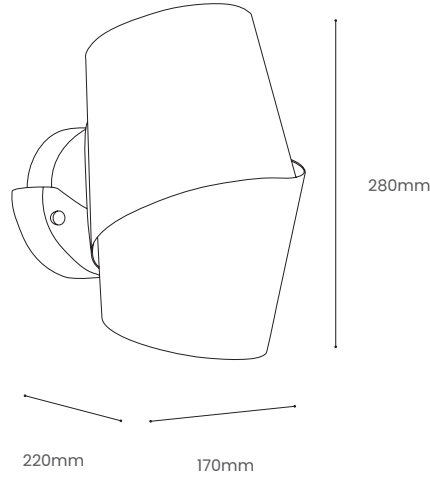

NEAP WIRELESS WALL LIGHT

Tom Raffield

Product Specification

Neap Wireless Wall Light

Born in the barrel of a waking wave, the Comber Lighting Range is shaped by the reverberating tides that lap the Cornish coastline. Inspired by the power and grace of the Atlantic Ocean, our newest collection ebbs, flows and rolls into your home, bringing with it the motion of seasonal Cornish swells.

Tracing from crest to trough, a single piece of sustainably sourced oak or walnut wood seamlessly intertwines to form an enigmatic wall light. Mirroring the moon's gravitational pull over the tide, the Neap Wall Light's wooden silhouette showcases continuity. The Wireless Neap provides a rechargeable and cordless option that's both elegant and functional. This dimmable lighting design sweeps a soft ambient glow to far corners and suits an array of spaces. Cleverly nestled into an oak bracket, the renter-friendly, cordless wall light is perfect for soothing bedrooms, hallways and living spaces, without the need for hard-wiring.

Step into the wave, invigorate your interiors.

Product Type : Wall Light	SKU	Wood types	Dimensions L x W x H (mm)		Weight (kg)	
			Unboxed	Boxed	Unboxed	Boxed
Neap Wireless Wall Light	TR-NEAP-WL-PRT-O	Oak	170 x 220 x 280	270 x 270 x 270	0.5	1.15
	TR-NEAP-WL-PRT-W	Walnut				
Materials	Oak	Walnut	Other materials			
			Birch ply mounting plate			
Finish	Non-toxic, hard wearing water based varnish - satin					
Wiring kit options	Brushed brass rechargeable bulb holder and base	Wiring kit	Flex		Recommended light bulb	
		USB C charging	Black USB C charger cable		Max 3W LED	
		E27	-			
Care information	Dusting your light regularly and with a light feather duster should keep your light looking clean, otherwise wipe with a damp cloth and remove any moisture with a dry cloth. Gentle furniture polishes can also be used.					
Additional information	<ul style="list-style-type: none"> • USB C Rechargeable • ø100mm base 					