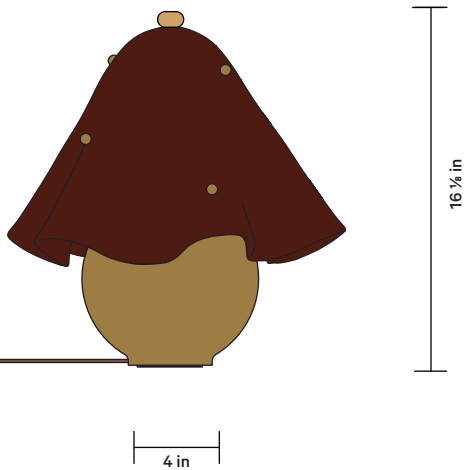

FRONT VIEW

A collaboration between In Common With and artist Sophie Lou Jacobsen, the Flora Series pairs rich colors with romantic silhouettes. Its foundational techniques yield pieces that are innately irreplicable—so, like flowers, no two will ever be the same.

DETAILS

Materials	Glass, Brass
Bulbs Included	E26 / 120V / 6.0 W / 480 lm / 2000 K - 2800 K / Warm on dim
Lead Time	12 Weeks
Dimmer	In-Line Dimmer Switch
Max Wattage	10 W
Product Weight	18 Pounds

Certifications

NOTES

1. This fixture is made of hand-blown glass and hand-patinated brass elements and may exhibit variability within the same piece. We do our best to maintain a consistent product but honor the handmade craftsmanship.
2. The dimensions may vary within one inch.
3. This fixture comes with 12 feet of chocolate brown fabric cord. Custom cord colors are available on request.
4. A black painted inline dimmer + on/off switch is located 2 feet from the plug.

Last updated on September 15, 2022