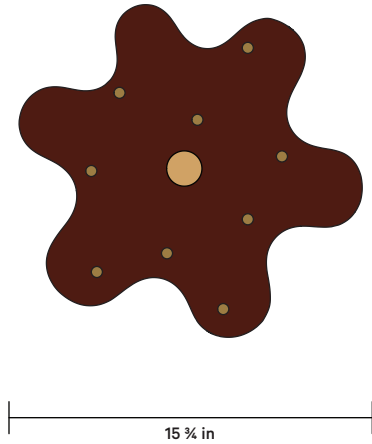

# Fazzo Table Lamp

TOP VIEW

FRONT VIEW

A collaboration between In Common With and artist Sophie Lou Jacobsen, the Flora Series pairs rich colors with romantic silhouettes. Its foundational techniques yield pieces that are innately irreplicable—so, like flowers, no two will ever be the same.

## NOTES

1. This fixture is made of hand-blown glass and hand-patinated brass elements and may exhibit variability within the same piece. We do our best to maintain a consistent product but honor the handmade craftsmanship.
2. The dimensions may vary within one inch.
3. This fixture comes with 12 feet of chocolate brown fabric cord. Custom cord colors are available on request.
4. A black painted inline dimmer + on/off switch is located 2 feet from the plug.