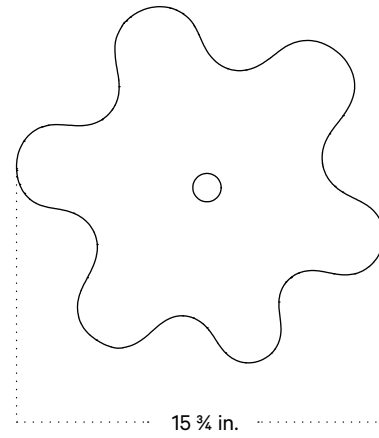

## Notes

1. This fixture has handmade elements and may exhibit variability within the same piece. These variations are inherent in the production process and are not to be considered as defects. We do our best to maintain a consistent product while honoring handmade craftsmanship.
2. Dimensions may vary within one inch.

Updated January 18, 2024

Front View

Top View

Side View

Isometric View

Hand-blown Glass

Opaline

Opaline  
Pistachio Embellishments