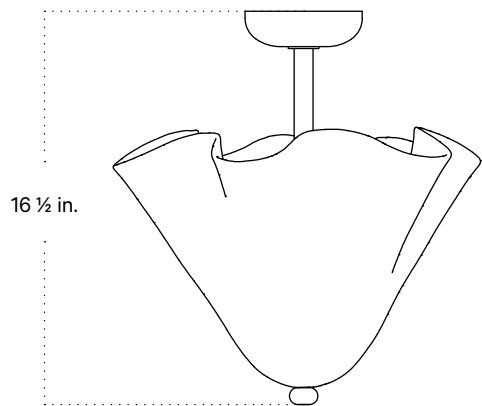

## Technical Specifications

Materials	Glass, brass
Product weight	13 lbs
Lead time	12 weeks
Bulbs included (3)	E12 / 120V / 4.0 W / 220 lm 2200 K - 3000 K / warm on dim
Dimmer	TRIAC
Max wattage	30 W
Certifications	UL listed, damp-rated

## Notes

1. This fixture has handmade elements and may exhibit variability within the same piece. These variations are inherent in the production process and are not to be considered as defects. We do our best to maintain a consistent product while honoring handmade craftsmanship.
2. Dimensions may vary within one inch.

Updated January 18, 2024

Front View

Top View

Side View

Isometric View

Hand-blown Glass

Opaline

Opaline  
Pistachio Embellishments