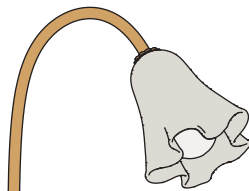

DETAILS

Materials	Glass, Brass
Bulbs Included	E12 / 120V / 4.0 W / 220 lm / 2000 K - 2800 K / Warm on Dim
Lead Time	12 Weeks
Dimmer	TRIAC
Max Wattage	10 W
Product Weight	9 Pounds
Certifications	 

NOTES

1. This fixture is made of hand-blown glass and hand-patinated brass elements and may exhibit variability within the same piece. We do our best to maintain a consistent product but honor the handmade craftsmanship.
2. The dimensions may vary within one inch.
3. This product has a mud ring for a trimless installation over a standard junction box. Please make note that a professional drywall finisher will be required. See installation instructions for more detail.

Last updated on September 15, 2022

Fio Sconce, Single Stem, Plug-in

FRONT VIEW

51 in

10 1/4 in

A collaboration between In Common With and artist Sophie Lou Jacobsen, the Flora Series pairs rich colors with romantic silhouettes. Its foundational techniques yield pieces that are innately irreplicable—so, like flowers, no two will ever be the same.

NOTES

1. This fixture is made of hand-blown glass and hand-patinated brass elements and may exhibit variability within the same piece. We do our best to maintain a consistent product but honor the handmade craftsmanship.
2. The dimensions may vary within one inch.
3. This fixture comes with 12 feet of chocolate brown fabric cord. Custom cord colors are available on request.
4. A black painted inline dimmer + on/off switch is located 2 feet from the plug.
5. The orientation of the stem will be determined during installation and can be fixed left, right, or centered facing.