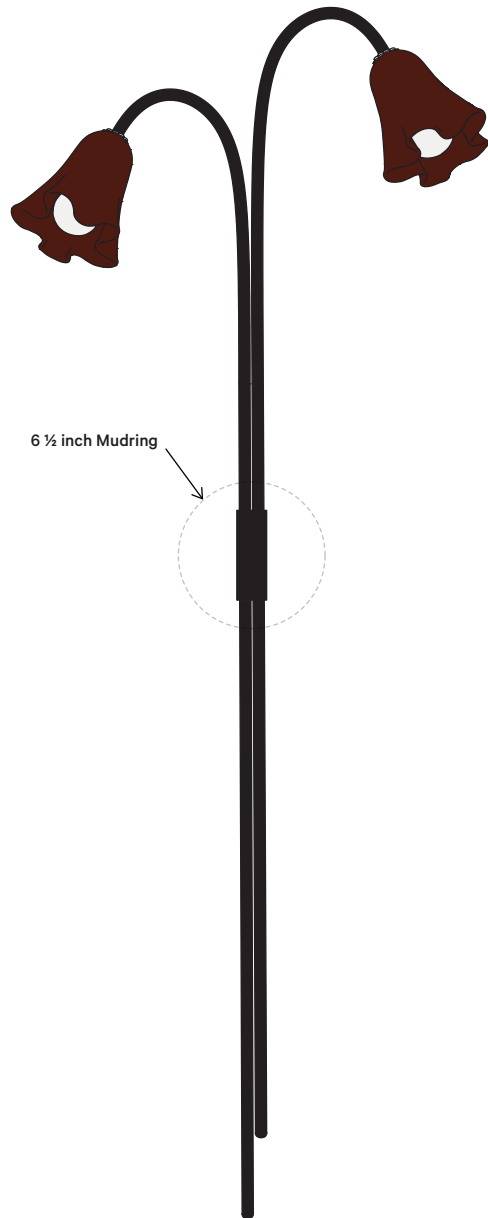

Fio Sconce, Double Stem

FRONT VIEW

A collaboration between In Common With and artist Sophie Lou Jacobsen, the Flora Series pairs rich colors with romantic silhouettes. Its foundational techniques yield pieces that are innately irreplicable—so, like flowers, no two will ever be the same.

DETAILS

Materials	Glass, Brass
Bulbs Included (x 2)	E12 / 120V / 4.0 W / 220 lm / 2000 K - 2800 K / Warm on Dim
Lead Time	12 Weeks
Dimmer	TRIAC
Max Wattage	10 W
Product Weight	16 Pounds
Certifications	

NOTES

1. This fixture is made of hand-blown glass and hand-patinated brass elements and may exhibit variability within the same piece. We do our best to maintain a consistent product but honor the handmade craftsmanship.
2. The dimensions may vary within one inch.
3. This product has a mud ring for a trimless installation over a standard junction box. Please make note that a professional drywall finisher will be required. See installation instructions for more detail.

Last updated on September 15, 2022