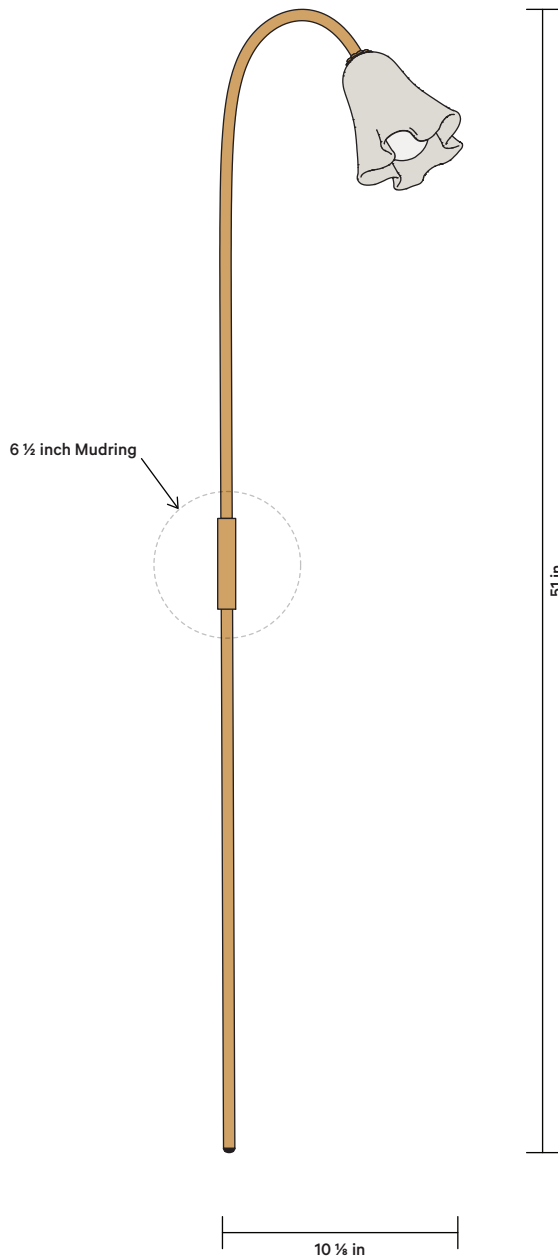

Fio Sconce, Single Stem

FRONT VIEW

A collaboration between In Common With and artist Sophie Lou Jacobsen, the Flora Series pairs rich colors with romantic silhouettes. Its foundational techniques yield pieces that are innately irreplicable—so, like flowers, no two will ever be the same.

DETAILS

Materials	Glass, Brass
Bulbs Included	E12 / 120V / 4.0 W / 220 lm / 2000 K - 2800 K / Warm on Dim
Lead Time	12 Weeks
Dimmer	TRIAC
Max Wattage	10 W
Product Weight	9 Pounds
Certifications	 

NOTES

1. This fixture is made of hand-blown glass and hand-patinated brass elements and may exhibit variability within the same piece. We do our best to maintain a consistent product but honor the handmade craftsmanship.
2. The dimensions may vary within one inch.
3. This product has a mud ring for a trimless installation over a standard junction box. Please make note that a professional drywall finisher will be required. See installation instructions for more detail.

NOTES

1. This fixture is made of hand-blown glass and hand-patinated brass elements and may exhibit variability within the same piece. We do our best to maintain a consistent product but honor the handmade craftsmanship.
2. The dimensions may vary within one inch.
3. This fixture comes with 12 feet of chocolate brown fabric cord. Custom cord colors are available on request.
4. A black painted inline dimmer + on/off switch is located 2 feet from the plug.
5. The orientation of the stem will be determined during installation and can be fixed left, right, or centered facing.