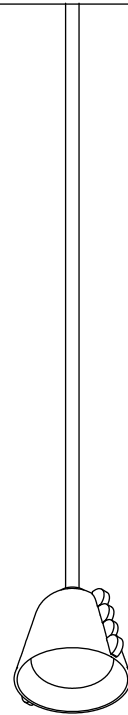

Calla Petite Pendant

Technical Specifications

Materials	Glass, brass
Product weight	5 lbs
Lead time	12 weeks
Bulbs included (1)	G9 / 120 V / 4.5 W / 450 lm 2700 K / dimmable
Dimmer	TRIAC
Max wattage	10 W
Certifications	UL listed, damp-rated

Notes

1. This fixture has handmade elements and may exhibit variability within the same piece. These variations are inherent in the production process and are not to be considered as defects. We do our best to maintain a consistent product while honoring handmade craftsmanship.
2. Dimensions may vary within one inch.
3. This fixture has a fixed brass rod that is not adjustable. Please specify the overall length (OAL) when placing your order. OAL is measured from the ceiling to the bottom of a fixture and includes the shades.
4. 3-foot OAL is included in the price of this fixture. Additional length is priced per inch.
5. The minimum OAL for this fixture is 12 inches, and the maximum with no seam is 78 inches. With an additional stem the maximum OAL is 150 inches with the seam at 76.5 inches.
6. This pendant can be customized for installation on a sloped ceiling. Please get in touch with us for more information.

Updated May 18, 2023

Front View

Bottom View

Isometric View

Hand-blown Glass

Opaline
Opaline Embellishments

Opaline
Pistachio Embellishments

Opaline
Amber Embellishments