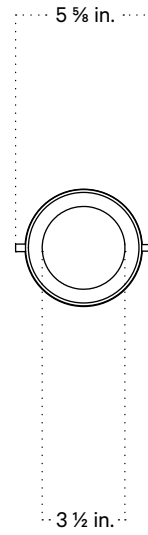

Bottom View