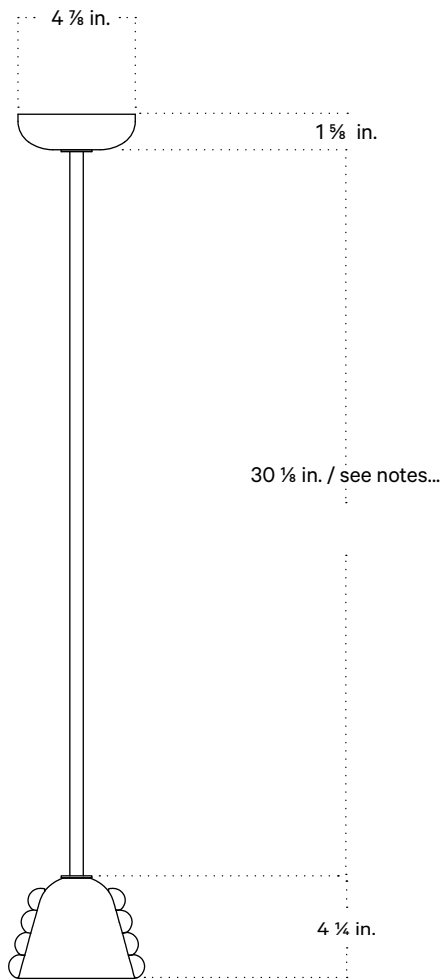

Front View

Bottom View

Isometric View