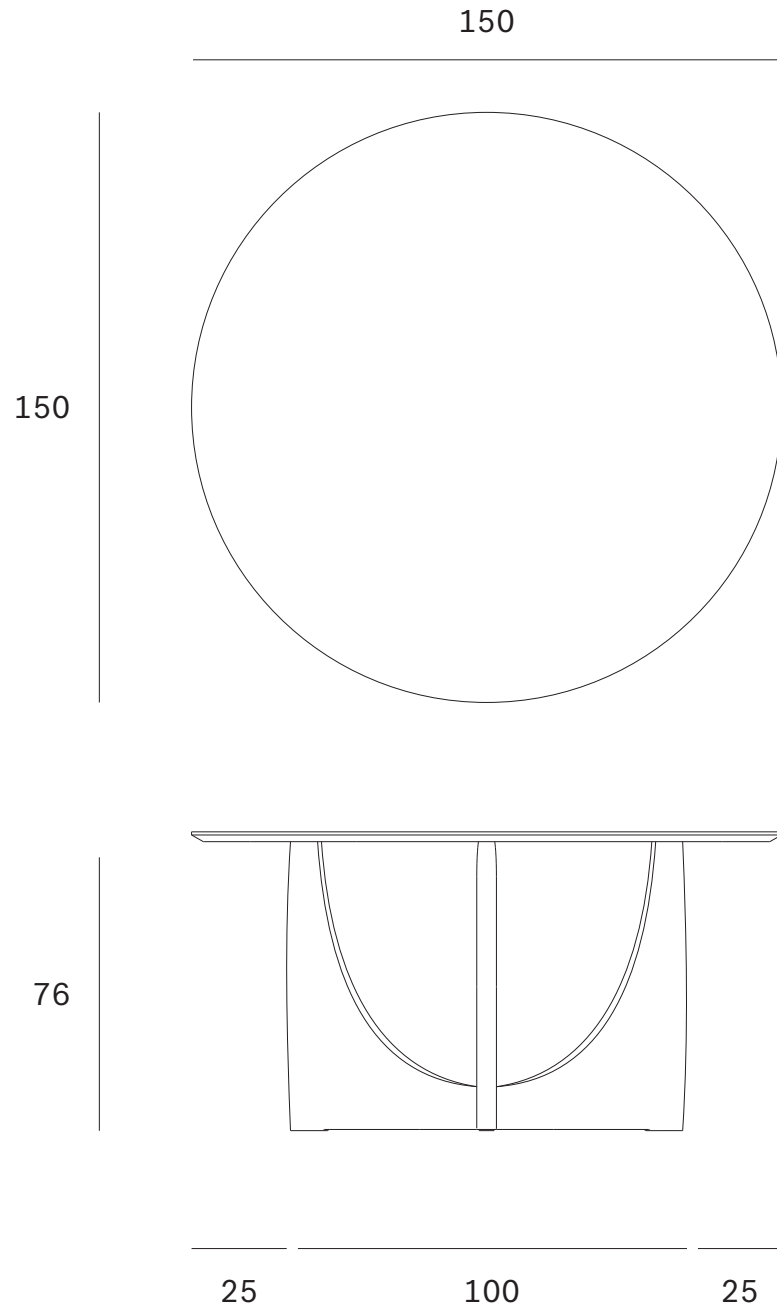

Geometric dining table - Dimensions (cm)

Geometric dining table - Dimensions (inches)