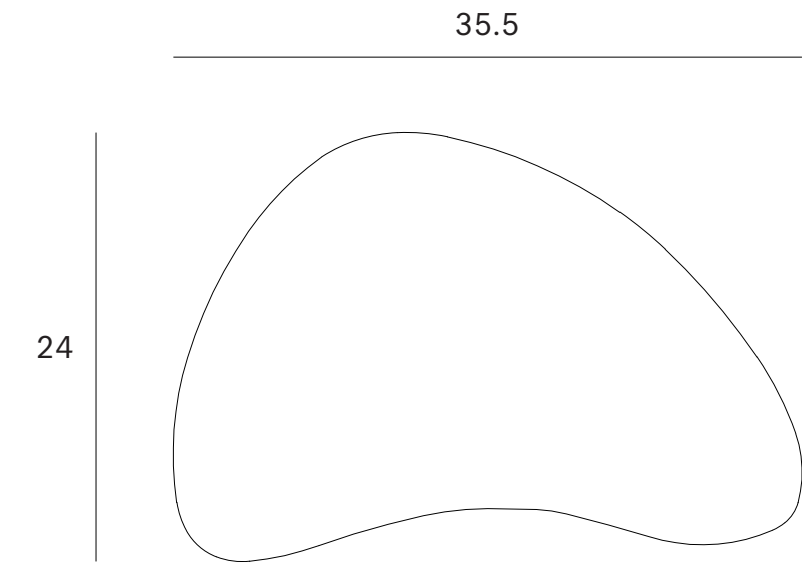

*Ethnicraft*

Boomerang coffee table - Dimensions (inches)

*Ethnicraft*

Boomerang coffee table - Dimensions (inches)