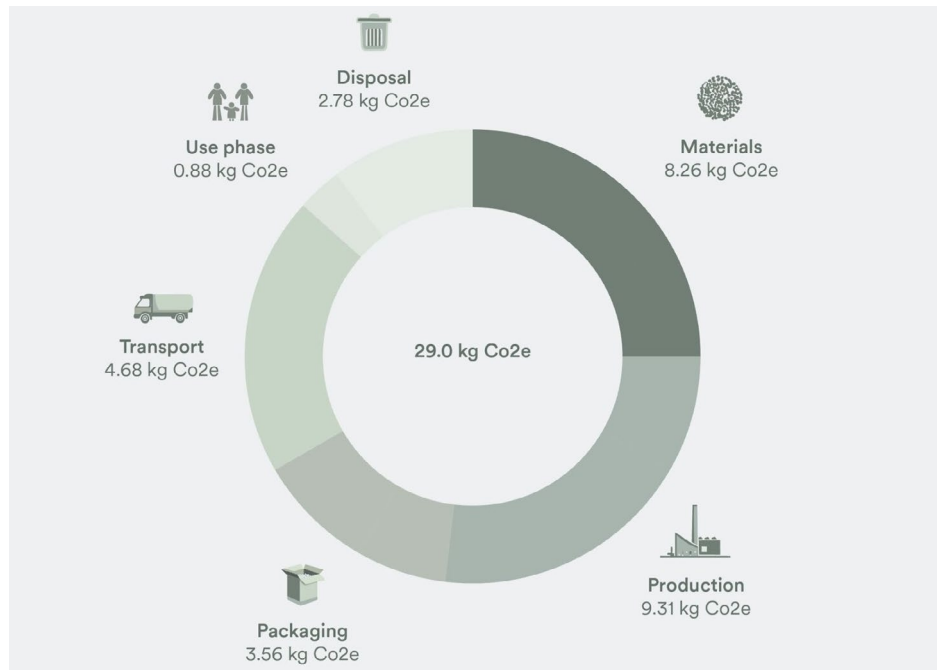

Material Declaration

Material	Mass (KG)	Share	Content
Post Industrial recycled PE	4.275	95%	Recycled
Polyethylene (PE-LD)	0,225	5%	Virgin

Packaging Material	Mass (KG)	Share	Content
Cardboard Box	0,9	90%	Recycled
Polybag (PE-LD)	0,1	10%	Virgin
Total	1,0		

Climate Footprint Assessment – Co2-e

The Climate Footprint assessment is verified by Målbar on October 5th, 2023.