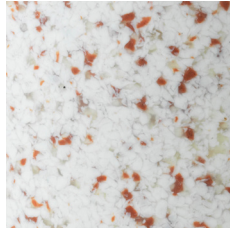

Clean with damp cloth.

MATERIAL OPTIONS

Black Multi

Black

White Multi

White

Black/White

Blue

Green

Red

Yellow

White/White

Mustard

Burgundy

Grey

Please note that each stool is unique and differences in patterns and colors may occur.