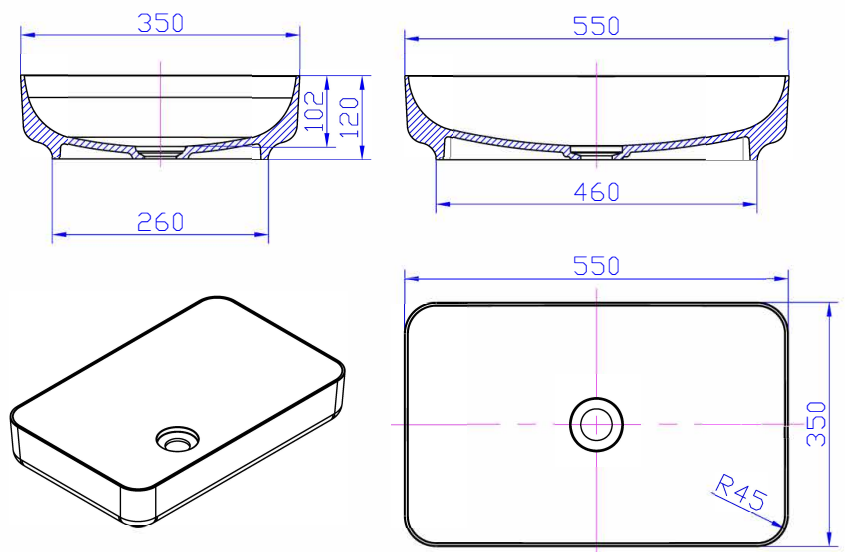

The Dickinson Stone Basin Matt Black

HOP-8-DKN-MB

Specification

Brand	House of Piccadilly
Range	The Dickinson
Product code	HOP-8-DKN-MB
Finish/Colour	Matt Black
Product type	Basin
Material	Stone Resin
Size	550x350x120mm

Technical Information

Counter Top Basin

Box contents:

Click Clack Waste (Matt Black)

Drawing

The Dickinson Stone Basin Matt White

HOP-8-DKN-WH

Lifetime
Warranty

Specification

Brand	House of Piccadilly
Range	The Dickinson
Product code	HOP-8-DKN-WH
Finish/Colour	Matt White
Product type	Basin
Material	Stone Resin
Size	550x350x120mm

Technical Information

Counter Top Basin