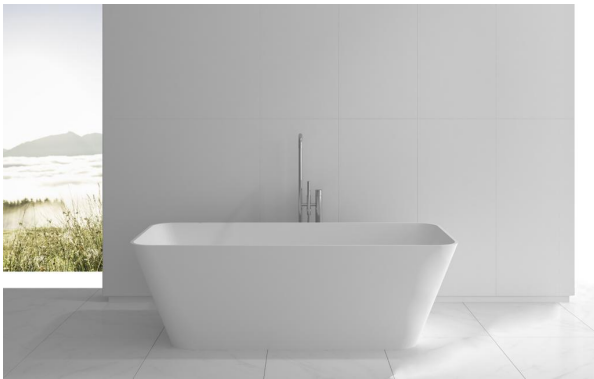

The Helmsley Matt White Stone Bath

HOP-4-HELM-WH

Lifetime
Warranty

Specification

Brand	House of Piccadilly
Range	The Helmsley
Product code	HOP-4-HELM-WH
Finish/Colour	Matt White
Product type	Bath
Material	Stone Resin

Technical Information

Freestanding Bath
Capacity - 250L
Net Weight - 120kg
Gross Weight - 280kg

Box contents:

Freestanding Bath
Click Clack Waste (Matt White)

Drawing