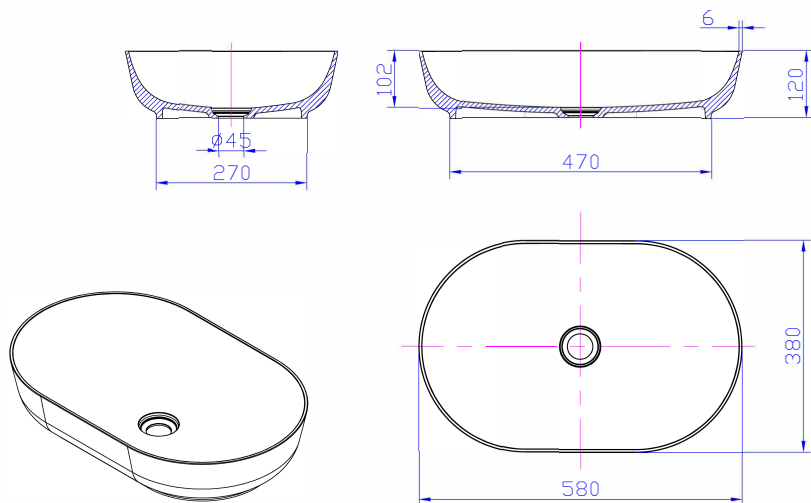

The Grant Stone Basin Matt Black

HOP-8-GRA-MB

Lifetime
Warranty

Specification

Brand	House of Piccadilly
Range	The Grant
Product code	HOP-8-GRA-MB
Finish/Colour	Matt Black
Product type	Basin
Material	Stone Resin
Size	580x380x120mm

Technical Information

Counter Top Basin

Box contents:

Click Clack Waste (Matt Black)

Drawing

The Grant Stone Basin Matt Grey

HOP-8-GRA-MG

Lifetime
Warranty

Specification

Brand	House of Piccadilly
Range	The Grant
Product code	HOP-8-GRA-MG
Finish/Colour	Matt Grey
Product type	Basin
Material	Stone Resin
Size	580x380x120mm

Technical Information

Counter Top Basin

Box contents:

Click Clack Waste (Matt Grey)

Drawing

The Grant Stone Basin Matt White

HOP-8-GRA-WH

Lifetime
Warranty

Specification

Brand	House of Piccadilly
Range	The Grant
Product code	HOP-8-GRA-WH
Finish/Colour	Matt White
Product type	Basin
Material	Stone Resin
Size	580x380x120mm