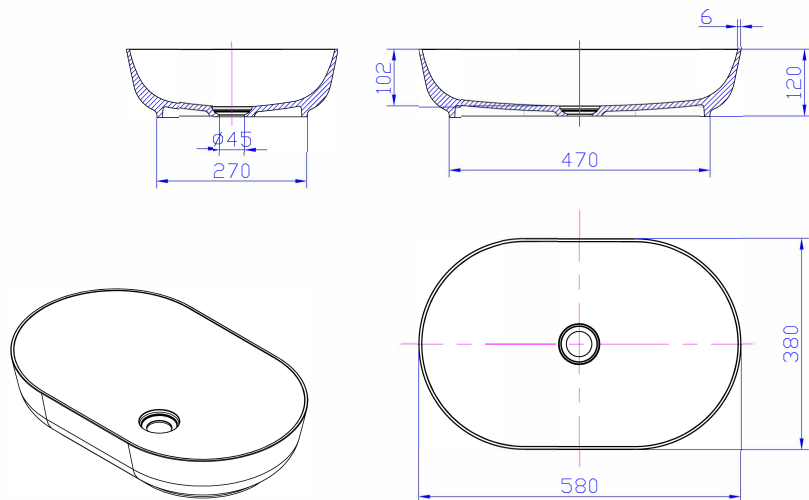

Specification

Brand	House of Piccadilly
Range	The Grant
Product code	HOP-8-GRA-MG
Finish/Colour	Matt Grey
Product type	Basin
Material	Stone Resin
Size	580x380x120mm

Technical Information

Counter Top Basin

Box contents:

Click Clack Waste (Matt Grey)

Drawing

The Grant Stone Basin Matt White

HOP-8-GRA-WH

Lifetime
Warranty

Specification

Brand	House of Piccadilly
Range	The Grant
Product code	HOP-8-GRA-WH
Finish/Colour	Matt White
Product type	Basin
Material	Stone Resin
Size	580x380x120mm

Technical Information

Counter Top Basin

Box contents:

Click Clack Waste (Matt White)

Drawing