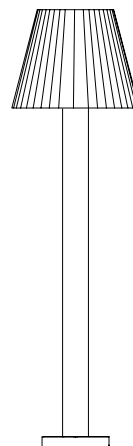

Cellu

Contemporary and colorful

normann
C O P E N H A G E N

A lamp collection that elegantly unites the new and the old

Normann Copenhagen launches its new lamp collection, Cellu, comprising both a table lamp design and an enlarged floor lamp variant. The design is particularly characterized by its eye-catching proportions and classic references. The Cellu Lamp collection is a modern interpretation of the classic folded paper lampshade. The design has been brought into the present-day aesthetic with its PVC shade for enhanced durability, resting on a powder coated aluminum column and powder coated steel base, both designed with a distinctive, robust expression.

normann

C O P E N H A G E N

Collection Overview

Cellu Table Lamp
H: 35 x Ø27 cm

Cellu Floor Lamp
H: 168,5 x Ø49,5 cm

Product Facts EU

Description

Cellu Lamp collection is a modern take on the classic folded lampshade. The elegant lampshade made from PVC for extra durability rests on a powder coated aluminum column and powder coated steel base, both designed with a characteristic, robust expression. The column and base come in complementary color combinations, infusing the design with a contemporary, playful feel. Cellu comes as a table lamp and a floor lamp.

Designer / Year Of Design

Simon Legald / 2023

Material

PVC, Aluminium, Steel

Construction

Cellu Lamp comprises a lampshade crafted from durable PVC, positioned on a robust powder coated aluminum column and a powder coated steel base. The column and base feature complementary color combinations. Cellu is available as a table lamp and a floor lamp.