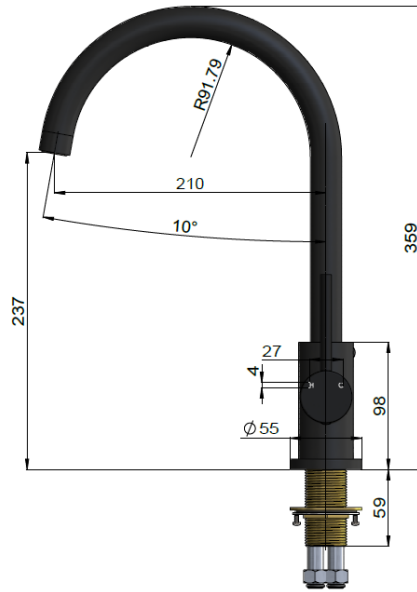

MK03

KITCHEN MIXER

meir®

HANDLE VARIANTS

Paddle: MK03PD

Pinless: MK03PN

FEATURES

- Refer to the Meir website for warranty terms & condition, and available finishes.
- Flow rate 6 L p/m at 3 bar pressure.
- European components and cartridge
- Solid brass construction
- Box Weight 2.2 Kg

SPECIFICATIONS

PINLESS HANDLE

PADDLE HANDLE

TOLERANCES

FLOW RATE GRAPH

EXPLODED VIEW

CREDENTIALS

-
- 5-star WELS rated
- 6 litres p/minute
- WELS registration No: T36451