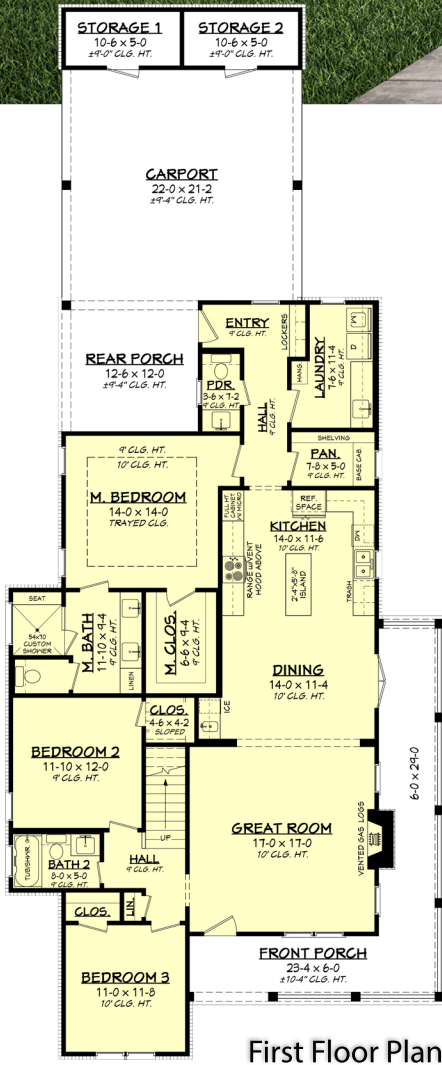

Designing Homes
HOUSE PLAN ZONE
Building Relationships

First Floor Plan

Second Floor Plan

Rear Elevation

Hopewell House Plan

2200-S

2200 Sq Ft.

4 Bedrooms

3.5 Bathrooms

2 Stories

39-10 Width

96-0 Depth

Phone: 601.336.3254 sales@hpzplans.com

<https://hpzplans.com/products/hopewell-house-plan>