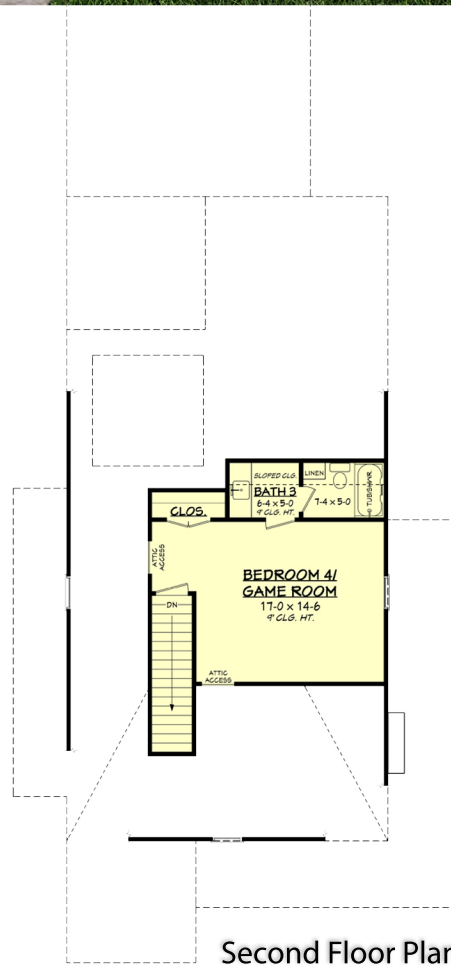

Designing Homes
HOUSE PLAN ZONE
Building Relationships

First Floor Plan

Second Floor Plan

Rear Elevation

Hopewell House Plan

2200-S

2200 Sq Ft.

4 Bedrooms

3.5 Bathrooms

2 Stories

39-10 Width

96-0 Depth

Phone: 601.336.3254 sales@hpzplans.com

<https://hpzplans.com/products/hopewell-house-plan>