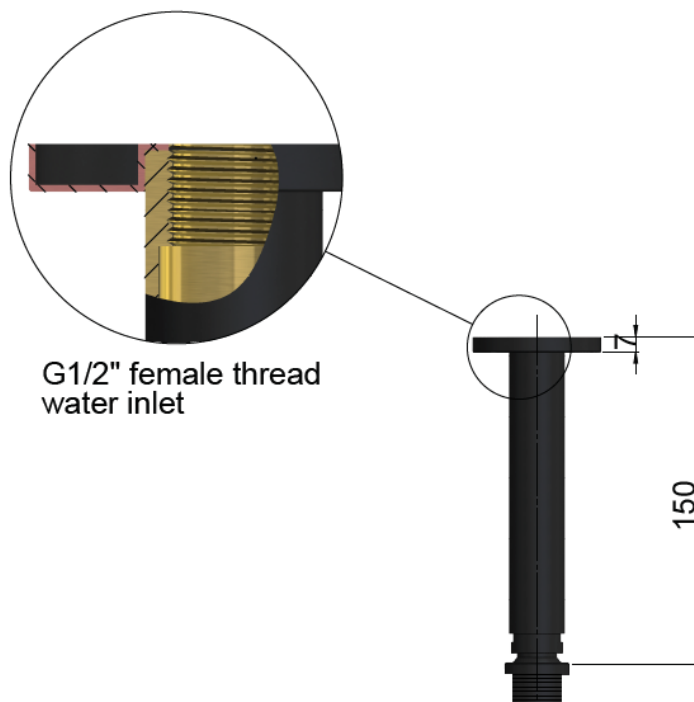

MA07-150

CEILING SHOWER ARM

meir®

FEATURES

- Refer to the Meir website for warranty terms & conditions, and available finishes.
- Solid brass construction
- Box Weight 0.5kg
- 68mm long 1/2" threaded adapter included

CARE

- Do not install tapware using any form of acetone silicones.
- Do not apply physical items (such as tools) directly to product.
- Never use house-hold or commercial detergents, citrus based cleaners, or abrasive cleaners.
- Clean using a mild washing soap solution rinsed, and dry with a soft cloth.
- Check for any product defects before installation.
- Refer to the installation manual for correct installation.

SPECIFICATIONS

EXPLODED VIEW

No.	Part Name
1	Ceiling Arm