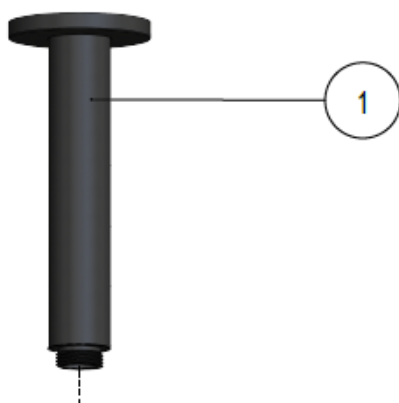

MA07-150

CEILING SHOWER ARM

meir®

FEATURES

- Refer to the Meir website for warranty terms & conditions, and available finishes.
- Solid brass construction
- Box Weight 0.5kg
- 68mm long 1/2" threaded adapter included

SPECIFICATIONS

EXPLODED VIEW

No.	Part Name
1	Ceiling Arm