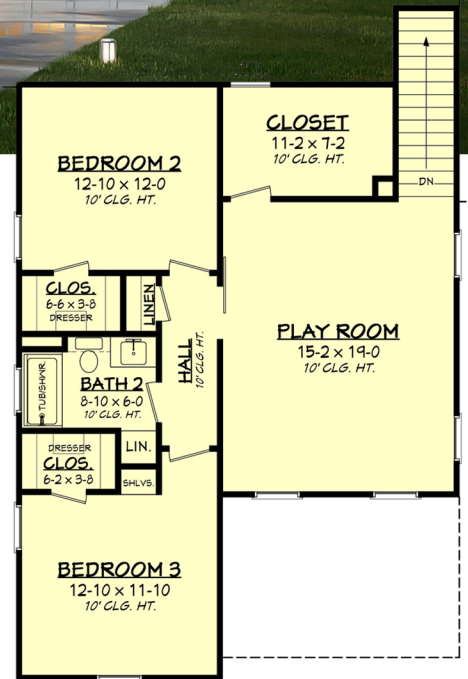

Designing Homes
HOUSE PLAN ZONE
 Building Relationships

First Floor Plan

Second Floor Plan

Clover Run House Plan

2388-S

2388 Sq Ft.

2 Stories

3 Bedrooms

55-0 Width

2.5 Bathrooms

61-10 Depth

Phone: 601.336.3254 sales@hpzplans.com

<https://hpzplans.com/products/clover-run-house-plan>