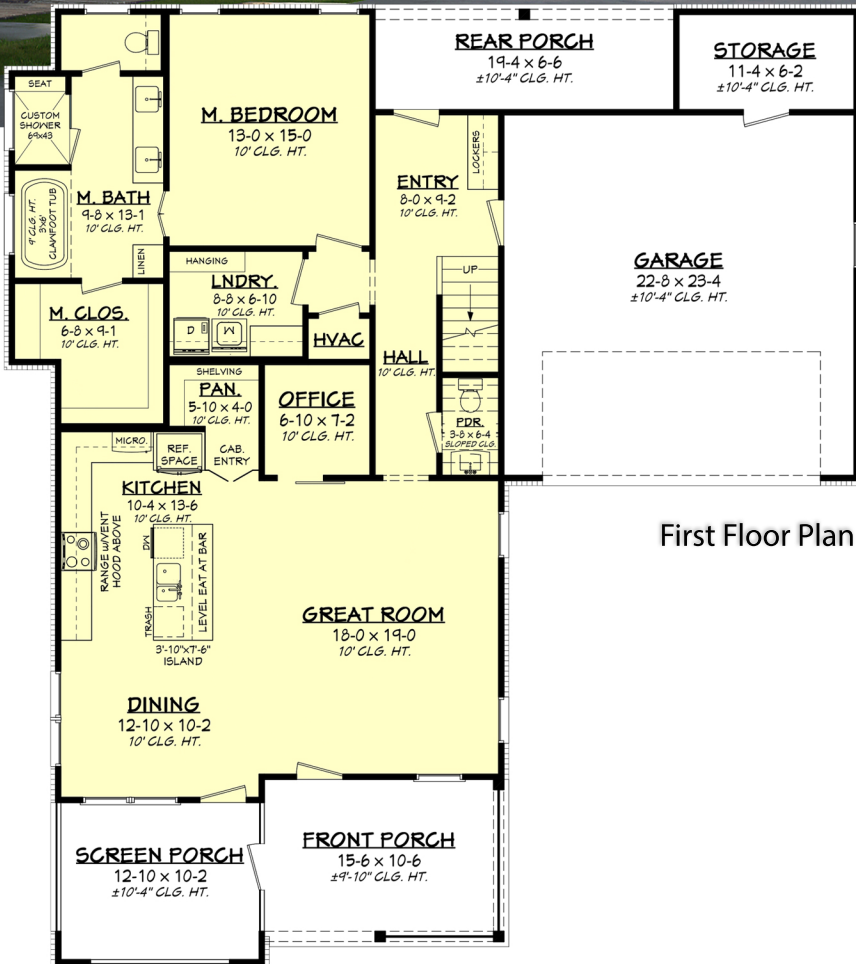

Designing Homes
HOUSE PLAN ZONE
 Building Relationships

First Floor Plan

Second Floor Plan

Clover Run House Plan

2388-S

2388 Sq Ft.

2 Stories

3 Bedrooms

55-0 Width

2.5 Bathrooms

61-10 Depth

Phone: 601.336.3254 sales@hpzplans.com

<https://hpzplans.com/products/clover-run-house-plan>