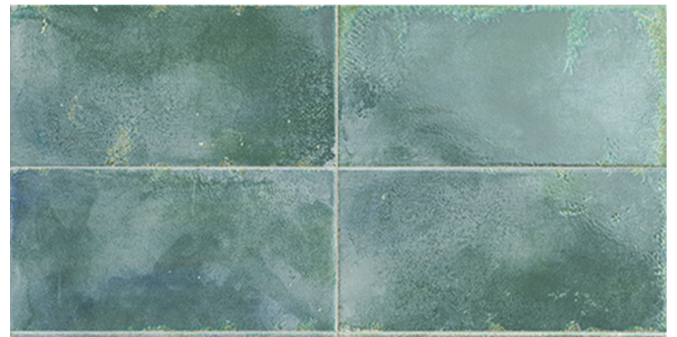

Zeppelin

Wall Tile

URBAN
COAST TILE

Blanco

Blue

Café

Marine

Rouge

Turquoise

Zeppelin

Wall Tile

Zeppelin, six unique colors, offered in a retro 6x12 size, is where old meets new. Offering a kaleidoscope of color, this ceramic tile collection, with a multi-tonal gloss surface, is indeed a statement. It's aged surfaced, combined with bold contemporary hues, speaks for itself.