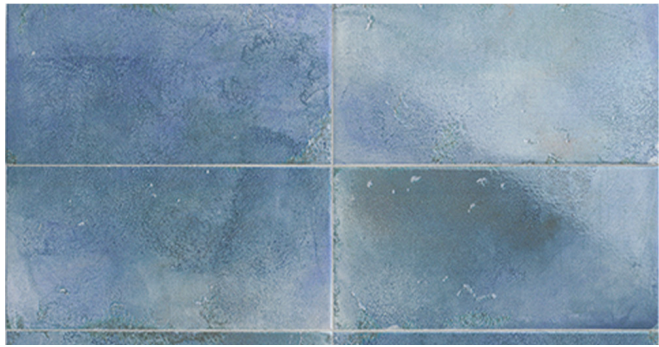

Blanco

Blue

Café

Marine

Rouge

Turquoise

Blanco

Marine

Blue

Rouge

Café

Turquoise

## Ceramic

Zeppelin, six unique colors, offered in a retro 6x12 size, is where old meets new. Offering a kaleidoscope of color, this ceramic tile collection, with a multi-tonal gloss surface, is indeed a statement. It's aged surfaced, combined with bold contemporary hues, speaks for itself.

6x12	Blanco, Blue, Café, Marine, Rouge, Turquoise
------	--

Technical Data	6x12	Application	6x12
----------------	------	-------------	------

Body Type	Ceramic	Wall - Wet	Yes
Wear Rating	I	Wall -Dry	Yes
Shade Variation	V3	Floor - Residential	No
Recycled Content	Yes	Floor - Commercial	No
Finish	Gloss	Freeze/Thaw	No