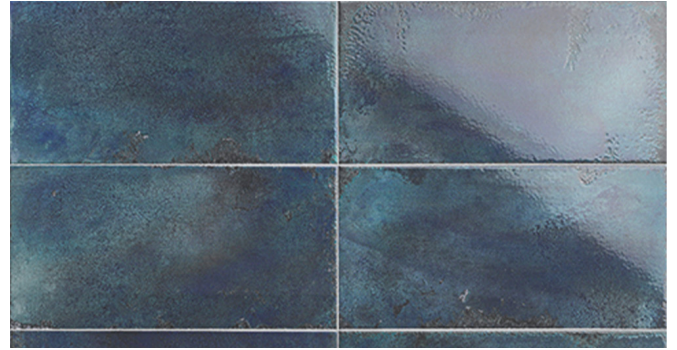

Blanco

Blue

Café

Marine

Rouge

Turquoise

Blanco

Marine

Blue

Rouge

Café

Turquoise

## Ceramic

Zeppelin, six unique colors, offered in a retro 6x12 size, is where old meets new. Offering a kaleidoscope of color, this ceramic tile collection, with a multi-tonal gloss surface, is indeed a statement. It's aged surfaced, combined with bold contemporary hues, speaks for itself.