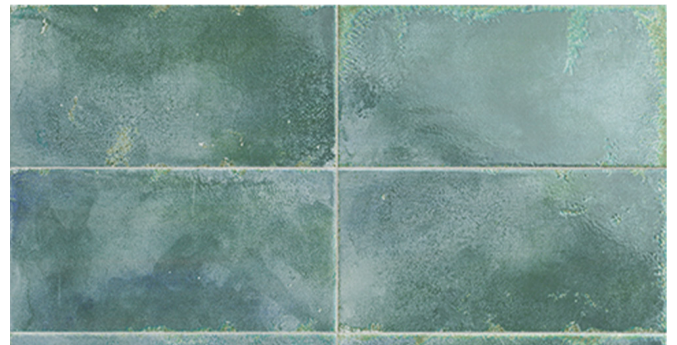

Blanco

Blue

Café

Marine

Rouge

Turquoise

Blanco

Marine

Blue

Rouge

Café

Turquoise

## Ceramic

Zeppelin, six unique colors, offered in a retro 6x12 size, is where old meets new. Offering a kaleidoscope of color, this ceramic tile collection, with a multi-tonal gloss surface, is indeed a statement. It's aged surfaced, combined with bold contemporary hues, speaks for itself.